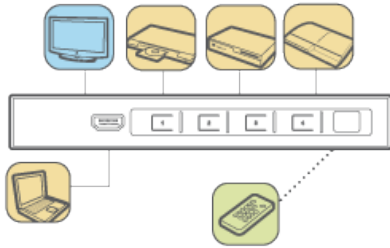

## 4-Port HDMI Switch

IOGEAR's 4-Port HDMI Switch allows users to connect up to four HDMI source devices to one HDMI display. For easy access and convenience, this switch has one HDMI port on the front panel that can be used to connect your portable devices, such as laptops, tablets or digital cameras. The three additional HDMI ports on the back provide permanent connections for your Blu-ray players, set-top boxes, video game consoles and more. Switching between HDMI source devices can be done via the front panel pushbuttons, IR remote control or RS-232 bi-directional control. Easy identification of source inputs using the front panel LED indicators for each source device.

## DTS-HD Dolby® TrueHD Support

The 4K UHD 4-Port HDMI Switch supports next generation uncompressed 7.1 digital surround sound audio formats.

## RS-232 Support

The built-in bi-directional RS-232 serial port allows you to integrate the switch into a home automation or a theater system along with commercial and SMB video distribution systems. The 4K UHD 4-Port HDMI Switch can be controlled with high-end universal home controllers such as Crestron® and Extron®.

### How does it work?

- Connect up to 4 HDMI Devices
- Connect to an HD TV or HD display
- Switch between devices with the IR remote control or RS-232