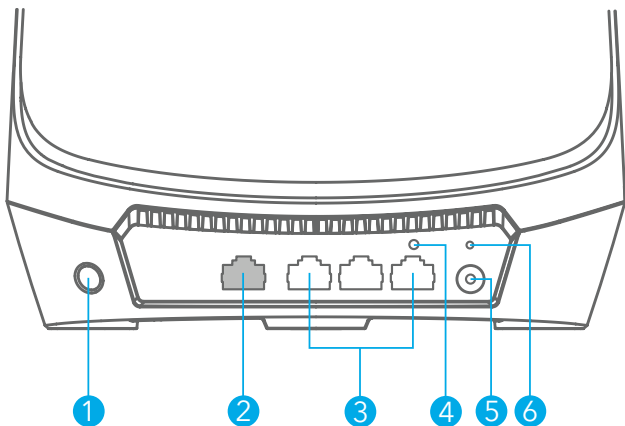

Install the Orbi satellite

Follow the prompts to install.

Contents

Power adapters vary by region. Packages in some regions might also include plug adapters.

Orbi Satellite

Power Adapter

Overview

- 1 Sync Button
- 2 2.5G Ethernet Port
- 3 Gigabit Ethernet Ports
- 4 Reset Button
- 5 Power Connector
- 6 Power LED