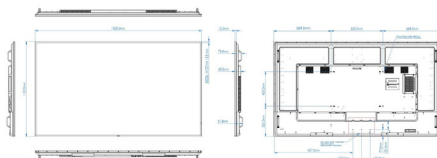

Power

- Standby power consumption: <0.5 W
- Mains power: 100 ~ 240 VAC, 50 ~ 60 Hz
- Consumption (Typical): 290 W
- Consumption (Max): 520 W

Operating conditions

- Temperature range (operation): 0 ~ 40 °C
- Temperature range (storage): -20 ~ 60 °C
- Altitude: 0 ~ 3000 m
- MTBF: 50,000 hour(s)
- Humidity range (operation)[RH]: 20 - 80% RH (No condensation)
- Humidity range (storage) [RH]: 5 - 95% RH (No condensation)

Sound

- Built-in speakers: 2 x 10W RMS

Accessories

- Included accessories: Quick start guide, RS232 cable, AC Power Cord, IR sensor cable (1.8M), Remote Control & AAA Batteries
- Included Accessories: RS232 daisy-chain cable, Philips logo (x1), Screws, USB Cover (x1), AC

Switch Cover

Multimedia Applications

- USB Playback Audio: AAC, HEAAC, MPEG
- USB Playback Picture: BMP, JPEG, PNG
- USB Playback Video: MPEG, H.263, H.264, H.265, VP8

Miscellaneous

- On-Screen Display Languages: English, French, German, Spanish, Polish, Turkish, Russian, Italian, Simplified Chinese, Traditional Chinese, Arabic, Japanese, Danish, Dutch, Finnish, Norwegian, Portuguese, Swedish
- Regulatory approvals: CE, RoHS, BSMI, CB, CCC, CU, EMF, EnergyStar 8.0, ETL, FCC, Class A, PSB, VCCI
- Warranty: 3 year warranty

Issue date 2021-01-07

Version: 1.0.1

12 NC: 8670 001 68882
EAN: 87 12581 76905 5

© 2021 Koninklijke Philips N.V.
All Rights reserved.

Specifications are subject to change without notice.
Trademarks are the property of Koninklijke Philips N.V.
or their respective owners.

www.philips.com