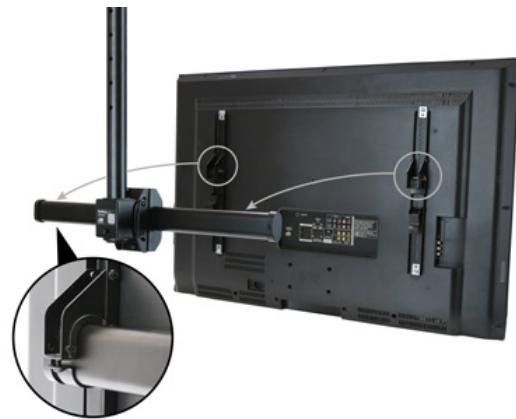

Flat-Screen TV Ceiling Mount - Short Pole - Full Motion

Product ID: FPCEILPTBSP

Save space and create the ultimate viewing environment for your flat-screen television, by suspending it from the ceiling. This flat-screen TV ceiling mount supports VESA mount compatible TVs 37" to 70" in size. For maximum viewing versatility, the ceiling mount makes it easy to adjust the distance from the ceiling and offers a full-motion design that lets you change your screen position and angle.

Adjust the distance from the ceiling

With an adjustable pole length, the telescopic-style pole makes it easy to mount your display at the desired distance from the ceiling and works well with a range of ceiling heights. The robust steel pole can extend from a minimum of 22" to 35.8" (560 mm to 910 mm) at maximum length, with a total lift (height extension) of 13.7" (350 mm).

Swivel the ceiling TV mount to suit your ceiling type

The flat-screen TV ceiling mount is designed to accommodate a wide variety of ceiling types. The ceiling mount swivels, so you can adjust the mount to work with virtually any type of ceiling for level viewing, including sloped ceilings (up to 60°), and pitched or horizontal (flat) ceilings. The extension pole also swivels + 180° / - 180° for optimum viewing.

Adjust your display for the ideal viewing angle

You can adjust your flat-screen TV to create a comfortable viewing angle, by tilting it (up to -25°) down towards your audience for optimum visibility. The full-motion mount lets you tilt or swivel your display around the pole, without using tools. The ceiling mount also features a 360° pan, which makes it easy to set up for viewing from any direction you choose.