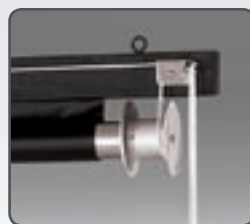

SALARA/SERIES M

YOU'VE NEVER SEEN A SCREEN
LIKE THIS BEFORE

FEATURES

In your home or office, the Salara makes a design statement on your wall.

Spring-roller operated, the Salara's small, elliptical case and domed endcaps are finished in solid white. Floating gunlatch wall-mounting brackets grip the screen case securely and are barely visible. Patent pending.

Your choice of a conventional viewing surface: Matt White, Glass Beaded or High Contrast Grey.

OPTIONS

- **AutoReturn Roller**—The screen unrolls in the conventional manner, then slowly and gently retracts after a simple tug on the handle. *See page 32 for more details.*
- **Extra Drop**—Up to 8' overall height, either white or black (white is standard for AV format, black for other formats).
- **Black Masking Borders**—Borders are optional for AV format screens and standard for all other format screens.

Custom sizes available by quotation.

Full details available at:

www.draperinc.com/go/SalaraM.htm

EVENROLL ROPE-AND-PULLEY

SIMPLE AND ECONOMICAL FOR
LARGE AUDIENCES

FEATURES

Evenroll installs easily to wall or ceiling. Rope-and-pulley operation utilizes nylon marine pulleys and flanged spools for smooth operation, with no mistracking cords. Select Matt White or Glass Beaded viewing surface. Available in AV Format from 7' x 14' to 30' x 30' in size.

OPTIONS

- **Extra Drop**—Up to 30' overall height, either white or black (white is standard).
- **Black Masking Borders**—2" wide.
- **Wall Mounting Brackets**—Extend screen 12" from wall. Formed of 1/4" strap steel.