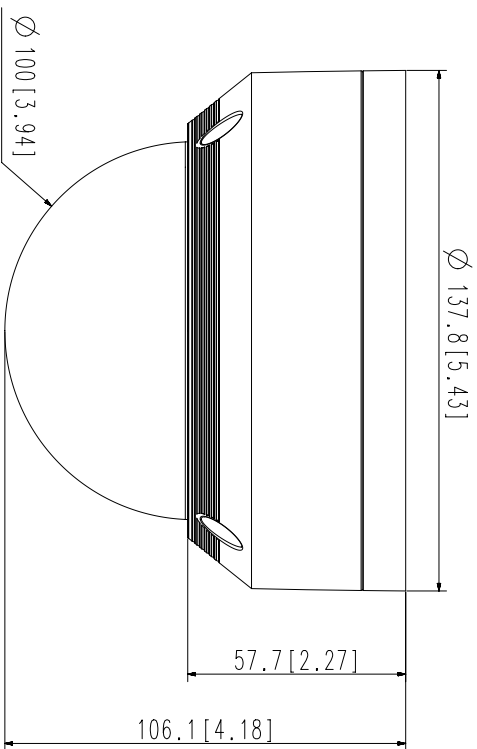

2	LNV-6072R	'19.10.22
1	LNV-6070R/6071R	'19.10.22
No.	MODEL NAME	DATE
Unit:mm [inch]	SCALE:1/1	Hanwha Technwin