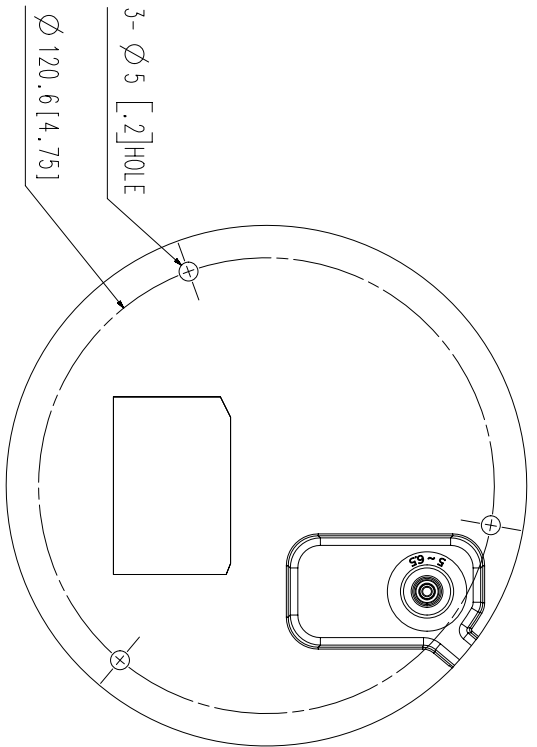

2	LNV-6072R	'19.10.22
1	LNV-6070R/6071R	'19.10.22
No.	MODEL NAME	DATE
Unit:mm [inch]	SCALE:1/1	Hanwha Technwin