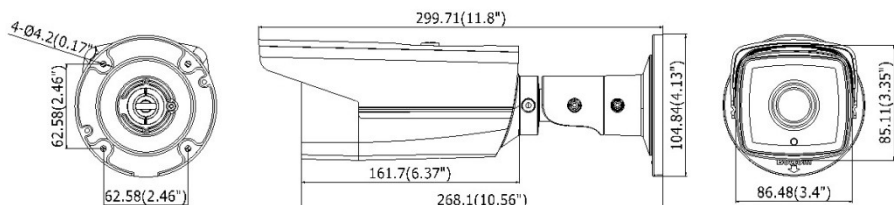

Available model: DS-2CD2T52-I5

DS-2CD2T52-I5	
Camera	
Image Sensor	1/3" progressive scan CMOS
Minimum Illumination	0.014 lux @ f/1.4, AGC on, 0 lux with IR
Shutter Speed	1/3 s to 1/100,000 s
Lens	4 mm (6 mm option) @ f/1.4
Lens Mount	M12
Day/Night	IR cut filter with auto switch
DNR	3D DNR
Compression Standard	
Video Compression	H.264+/H.264/MJPEG
H.264 Type	Main profile
Video Bit Rate	256 Kbps to 16 Mbps
Dual Streams	Supported
Image	
Max. Resolution	2560 × 1920
Main Stream	60 Hz: 20 fps (2560 × 1920), 30 fps (2048 × 1536), 30 fps (1920 × 1080), 30 fps (1280 × 720)
Sub Stream	60 Hz: 30 fps (352 × 240, 640 × 360)
Others	Saturation, brightness, contrast adjustable by client software or web browser, mirror, BLC, ROI, dual stream, anti-flicker, privacy mask
Network	
Network Storage	NAS (supports NFS, SMB/CIFS), ANR
Detection	Intrusion detection, line crossing detection, motion detection, dynamic analysis
Alarm Trigger	Tampering alarm, HDD full, HDD error, network disconnected, IP address conflicted
Protocols	TCP/IP, UDP, ICMP, HTTP, HTTPS, FTP, DHCP, DNS, DDNS, RTP, RTSP, RTCP, PPPoE, NTP, UPnP, SMTP, SNMP, IGMP, 802.1X, QoS, IPv6, Bonjour
Standard	ONVIF (Profile S, Profile G), PSIA, CGI, ISAPI
General Function	Password protection, IP address filtering, anonymous access, watermark
Interface	
Communication Interface	1 RJ-45 10M/100M Ethernet port
Network	
Operating Conditions	-22° to 140° F (-30° to 60° C), humidity 95% or less (non-condensing)
Power Supply	12 VDC ±25%, PoE (802.3af Class 3)
Power Consumption	7.5 W maximum
IR Range	165 ft (50 m)
Protection Level	IP67
Dimensions	11.8" × 3.4" × 3.35" (299.71 mm × 86.48 mm × 85.11 mm)
Weight	2.6 lbs (1,200 g)

Dimensions

Unit: mm

Accessories