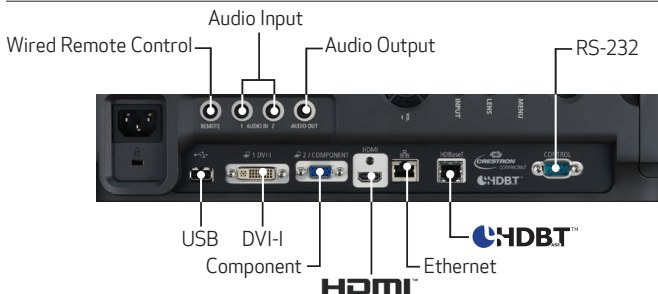

CONNECTABILITY

WHAT'S IN THE BOX

- Projector
- Lens Cap
- Power Cord
- VGA to VGA Connection Cable (Mini Dsub15-Mini Dsub15)
- Remote Controller RS-RC04 (includes two AAA batteries)
- Quick Start Guide (Book)
- User's Manual (CD-ROM)
- Warranty Card

^{*1}: When using the optional projection lens RS-IL01ST (projection lens sold separately). ^{*2}: When the Lamp Mode is in Full Power Mode/Power Saver Mode; value for Power Saver Mode is a calculated value thus cannot be guaranteed as specifications. ^{*3}: When the Lamp Control function is ON. ^{*4}: This time guarantee a 50% survival rate and a 50% brightness-maintenance rate. This value does not guarantee the service life of the lamp. ^{*5}: Only available on WUX6500 D model. ^{*6}: Calculated on 100" screen.

REALiS WUX6500	ITEM CODE: 1876C002	UPC CODE: 13803286618
REALiS WUX6500 D	ITEM CODE: 1876C005	UPC CODE: 660685168640

TERMINALS	
DVI-I	Digital PC/Analog PC Input
HDMI	Digital PC/Digital Video Input
Mini Dsub15	Analog PC/Component Video Input
Mini jack x3	Audio Input x2, Audio Output x1
Mini Jack x1	Connecting Wired Remote Controller
Dsub9	RS-232C Connection
USB type A	USB Connection / JPEG Still Images
RJ-45 (HDBaseT™)	HDBaseT Connection (Image, Audio, Control and Network)
RJ-45	Network Connection (1000BASE-T / 100BASE-TX / 10BASE-T)
BUILT-IN SOUND	
Internal Speaker	5W, Mono
REMOTE CONTROL	
Wireless Remote	Infrared (Supplied) or Wired (Optional)
RATINGS	
Fan Noise	43dB (Full Power) / 39dB (Power Saver) ^{*2}
Power Consumption	500W (Full Power) / 410W (Power Saver) ^{*2}
Standby Power	2.0 ~ 0.3W ^{*4}
Heat Dissipation	Up to 1,706 BTU/h
Power Voltage	AC 100 - 240V, 50/60 Hz
Operating Temperature	32°F - 104°F (0°C - 40°C) (20% RH - 85%RH)
Storage Temperature	-22°F - 140°F (-30°C - 60°C)
Dimensions (W x H x D)	W: 14.96" (380mm), H: 6.69" (170mm), D: 16.92" (430mm) (Including Protrusion)
Weight	18.73 lbs.
Projector Warranty	3 Years Parts and Labor
Lamp Warranty	120 Days

OPTIONAL LENSES

	THROW RATIO ^{*6}	LENS SHIFT	ZOOM RATIO	SCREEN SIZE	FOCAL LENGTH	F-NUMBER
STANDARD ZOOM LENS RS-IL01ST ITEM CODE: 4966B001	1.49 - 2.24:1	V: 15% - 55% H: ± 10%	1.5x	40"-600"	23.0 - 34.5mm	1.89 - 2.65
LONG FOCUS ZOOM LENS RS-IL02LZ ITEM CODE: 4967B001	2.19 - 3.74:1	V: 15% - 55% H: ± 10%	1.7x	40"-600"	34.0 - 57.7mm	1.99 - 2.83
ULTRA WIDE ANGLE LENS RS-IL03WF ITEM CODE: 4968B001	0.80:1	V: 5% - 5% H: ± 2%	Fixed	40"-300"	12.8mm	2.0
ULTRA LONG FOCUS ZOOM LENS RS-IL04UL ITEM CODE: 6064B001	3.55 - 6.94:1	V: 15% - 55% H: ± 10%	1.95x	60"-600"	53.6 - 105.6mm	2.34 - 2.81
SHORT FOCUS ZOOM LENS RS-IL05WZ ITEM CODE: 8168B001	1.00 - 1.50:1	V: 15% - 55% H: ± 10%	1.5x	40"-600"	15.56 - 23.34mm	2.09 - 2.34

ACCESSORIES

ITEM	ITEM CODE
Replacement Lamp RS-LP11	2141C001
Replacement Air Filter RS-FL01	4971B001
Remote Controller RS-RC04	4970B001
Remote Controller RS-RC05 (With Wired Connection Option)	5750B001
Ceiling Mount RS-CL11	4969B001
Ceiling Extension RS-CL08 (16" - 24")	3096B001
Ceiling Extension RS-CL09 (24" - 39")	3097B001
Top Cover RS-TC01 (Dark Grey)	5471B001