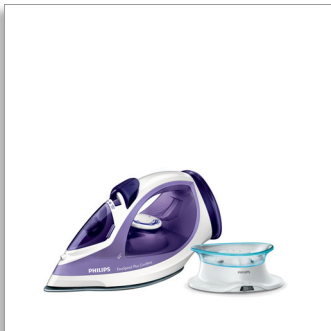

Philips Easyspeed plus  
cordless  
Cordless steam iron

Steam 35g/min; 150g steam boost

Ceramic soleplate  
Anti-calc  
2400 Watts

GC2086/30