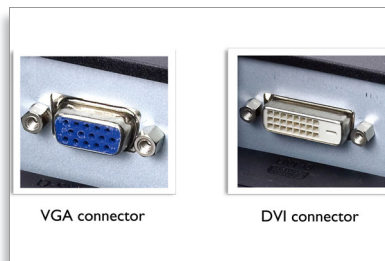

Dual input

Dual input provides connectors to accommodate input of both analogue VGA and digital DVI signals.