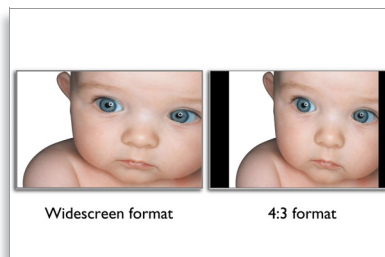

HDMI Ready

An HDMI-ready device has all the required hardware to accept High-Definition Multimedia Interface (HDMI) input, high quality digital video and audio signals all transmitted over a single cable from a PC or any number of AV sources including set-top boxes, DVD players and A/V receivers and video cameras.

Dual input

Dual input provides connectors to accommodate input of both analogue VGA and digital DVI signals.

Auto picture format control

Philips auto picture format control on OSD is used to switch from 4:3 aspect ratio to widescreen mode and back again to match the display's aspect ratio with your content. It can be used for working with wide documents without having to scroll or for viewing widescreen media in widescreen mode and distortion-free, native mode display of 4:3 ratio content.

Specifications

Picture/Display

- LCD panel type: TFT-LCD
- Panel Size: 23.6 inch/59.95 cm
- Aspect ratio: 16:9
- Pixel pitch: 0.272 x 0.272 mm
- Viewing angle: 176° (H)/170° (V), @ C/R > 5
- Brightness: 250 cd/m²
- SmartContrast: 25000:1
- Contrast ratio (typical): 1000:1
- Response time (typical): 5 ms
- Optimum Resolution: 1920 x 1080 @ 60 Hz
- Display colours: 16.7 M
- Scanning Frequency: 30–83 kHz (H)/56–75 Hz (V)
- sRGB