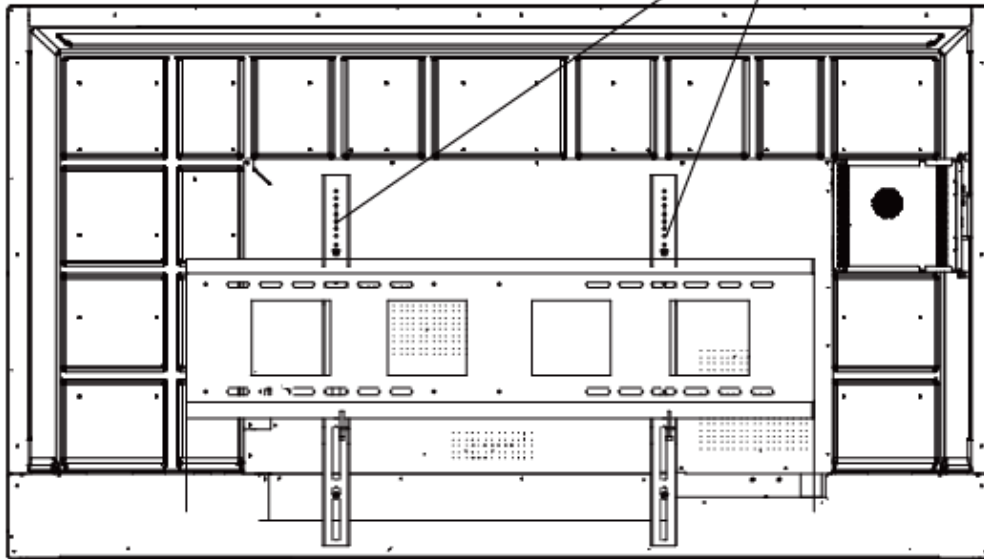

The rear should be installed on the hook holes