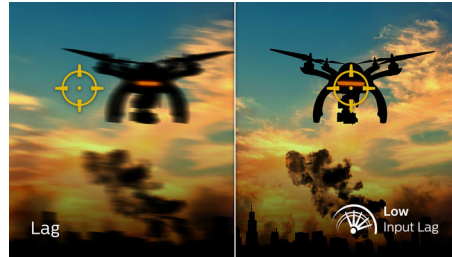

PHILIPS

Full HD gaming monitor
Momentum 3000 24 (23.8"/60.5 cm diag.), 1920 x 1080 (Full HD)

24M1N3200ZA/00

Highlights

165 Hz Gaming

You play intense, competitive gaming. You demand display with lag free, ultra-smooth images. This Philips display redraws the screen image up to 165 times per second, effectively faster than a standard display. A lower frame rate can make enemies appear to jump from spot to spot on the screen, making them difficult targets to hit. With 165 Hz frame rate, you get those critical missing images on the screen which shows enemy movement in ultra-smooth motion so you can easily target them. With ultra-low input lag and no screen tearing, this Philips display is your perfect gaming partner

1 ms MPRT fast response

MPRT (motion picture response time) is a more intuitive way to describe response time, which directly refers to the duration between seeing blurry noise and clean, crisp images. The Philips gaming monitor with 1 ms MPRT effectively eliminates smearing and motion blur and delivers sharper and more precise visuals to enhance your gaming experience. The best choice for playing thrilling and twitch-sensitive games.

Low Input Lag

Input lag is the amount of time that elapses between performing an action with connected devices and seeing the result on screen. Low input lag reduces the time delay between entering a command from your devices to monitor, greatly improving play on twitch-sensitive video games, particularly important for playing fast-paced, competitive games.