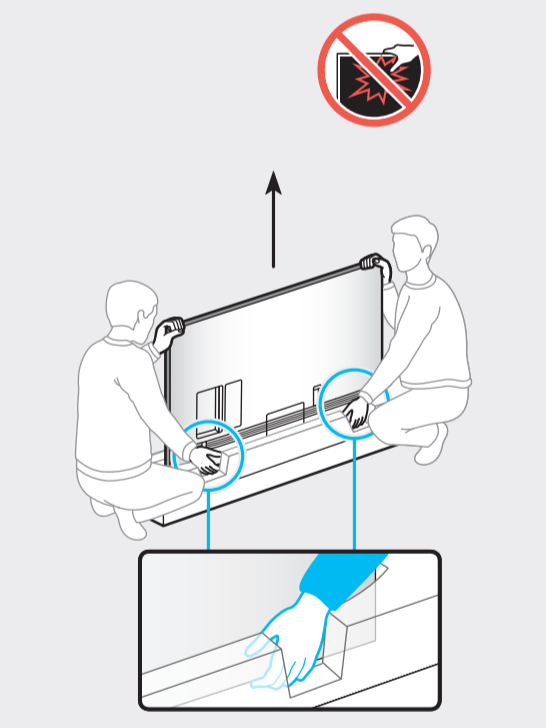

49"

For Wall Mount
x 4
Wall Mount Adapter

Samsung Smart Remote /
Batteries (AA x 2)
User Manual /
Regulatory Guide

1

2

3

55"
-
75"

1

2

3

4