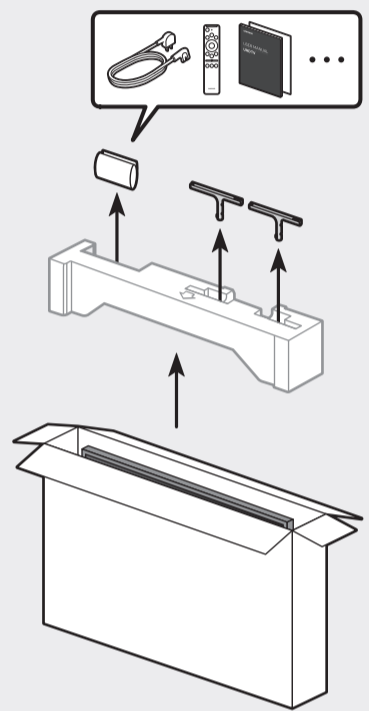

# QUICK SETUP GUIDE

Scan this QR code with your smart phone to see helpful videos.

49"

For Wall Mount  
x 4  
Wall Mount Adapter

Samsung Smart Remote /  
Batteries (AA x 2)  
User Manual /  
Regulatory Guide

1

2

3

55"  
-  
75"

1

2

3

4