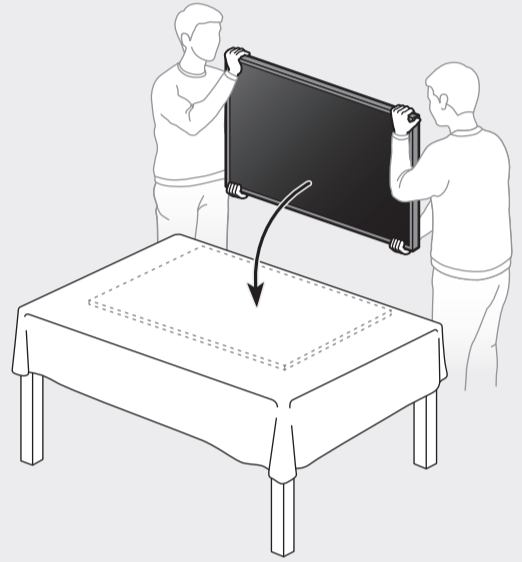

49"

For Wall Mount
x 4
Wall Mount Adapter

Samsung Smart Remote /
Batteries (AA x 2)
User Manual /
Regulatory Guide

1

2

3

55"
-
75"

1

2

3

4