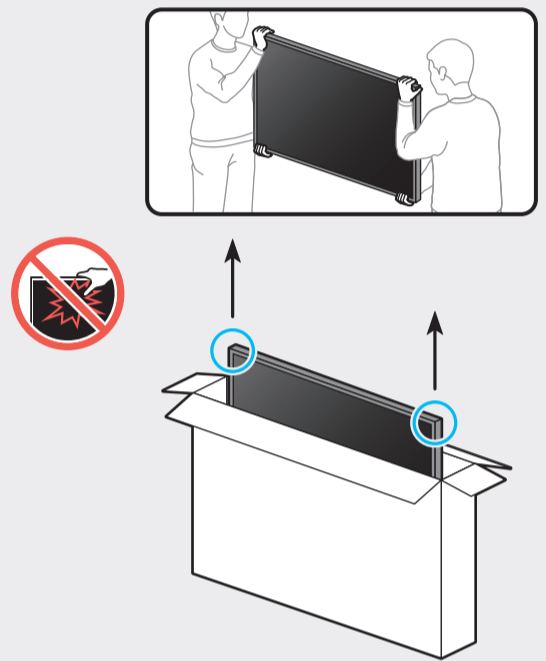

49"

For Wall Mount
x 4
Wall Mount Adapter

Samsung Smart Remote /
Batteries (AA x 2)
User Manual /
Regulatory Guide

1

2

3

55"
-
75"

1

2

3

4