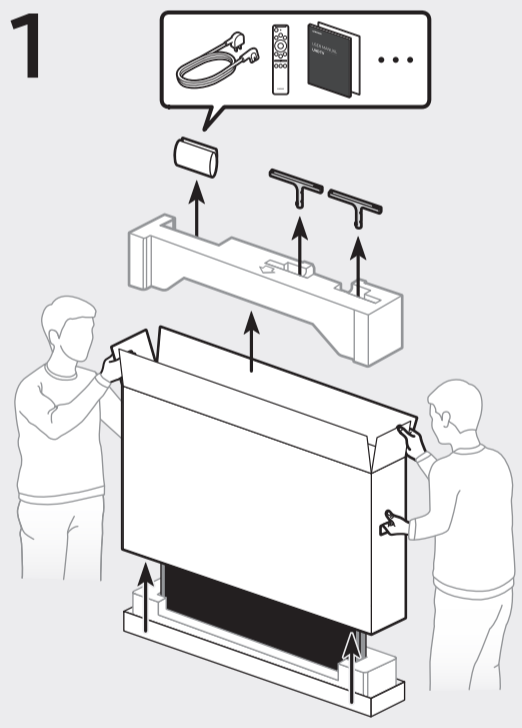

# QUICK SETUP GUIDE

Scan this QR code with your smart phone to see helpful videos.

49"

For Wall Mount  
x 4  
Wall Mount Adapter

Samsung Smart Remote /  
Batteries (AA x 2)  
User Manual /  
Regulatory Guide

1

2

3

55"  
-  
75"

1

2

3

4