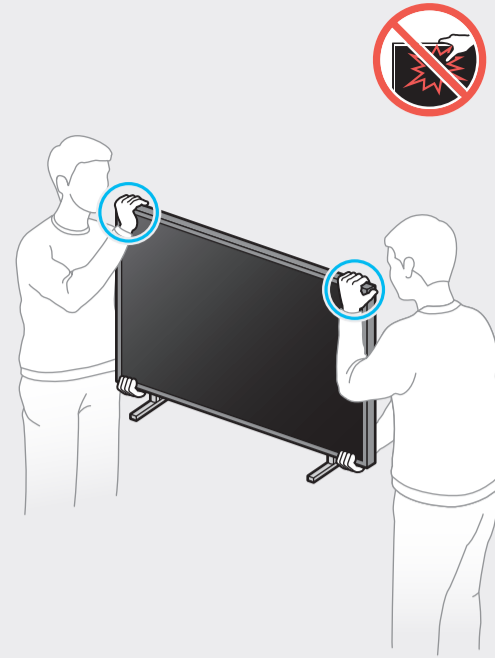

5

6

7

SAMSUNG

QUICK SETUP GUIDE

Scan this QR code with your smart phone to see helpful videos.