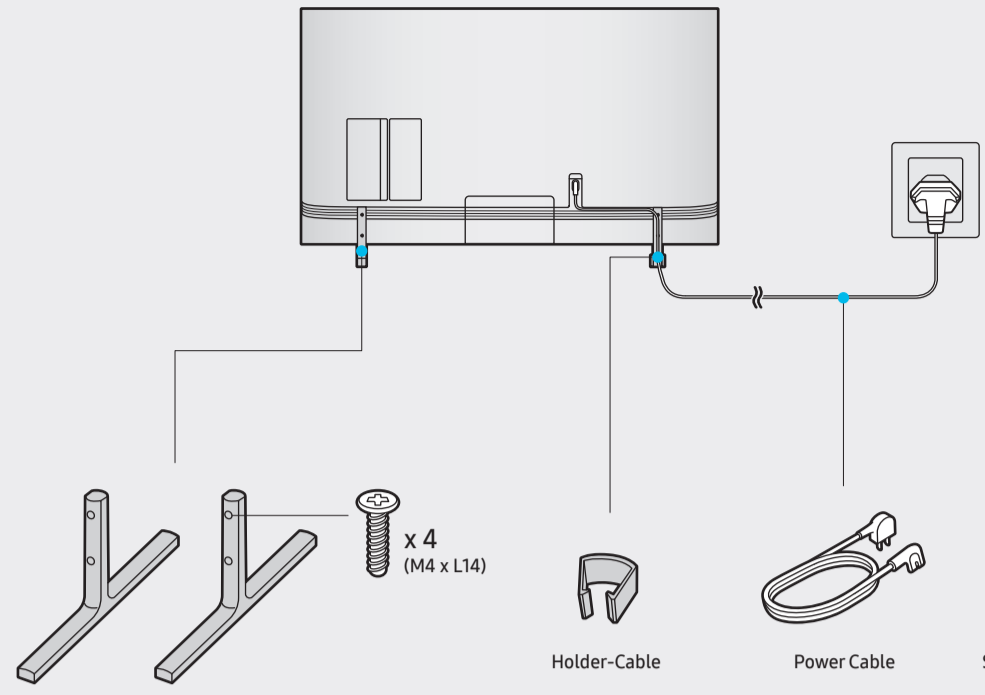

# QUICK SETUP GUIDE

Scan this QR code with your smart phone to see helpful videos.

49"

For Wall Mount  
x 4  
Wall Mount Adapter

Samsung Smart Remote /  
Batteries (AA x 2)  
User Manual /  
Regulatory Guide

1

2

3

55"  
-  
75"

1

2

3

4