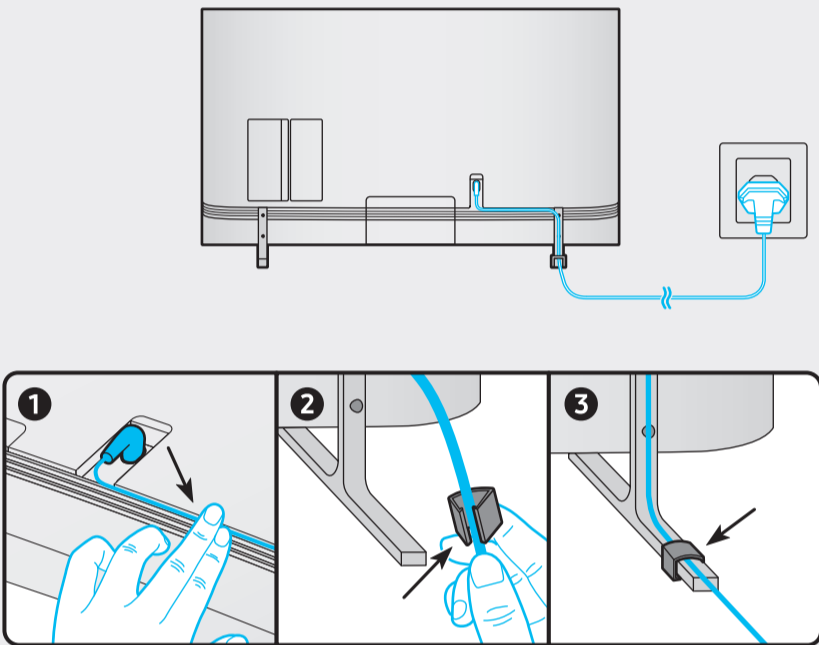

5

6

7

SAMSUNG

QUICK SETUP GUIDE

Scan this QR code with your smart phone to see helpful videos.