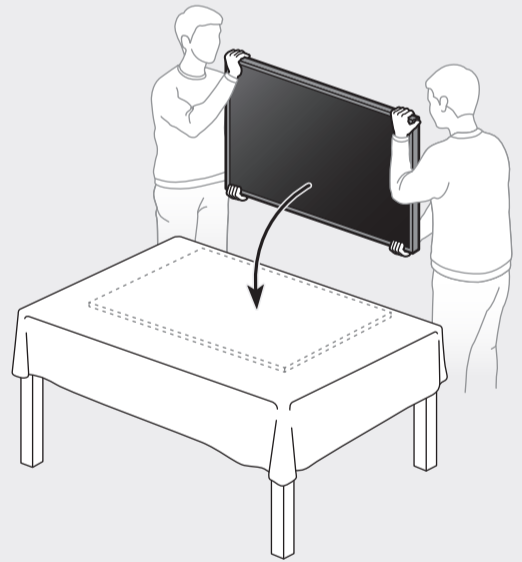

# QUICK SETUP GUIDE

Scan this QR code with your smart phone to see helpful videos.

49"

For Wall Mount  
x 4  
Wall Mount Adapter

Samsung Smart Remote /  
Batteries (AA x 2)  
User Manual /  
Regulatory Guide

1

2

3

55"  
-  
75"

1

2

3

4