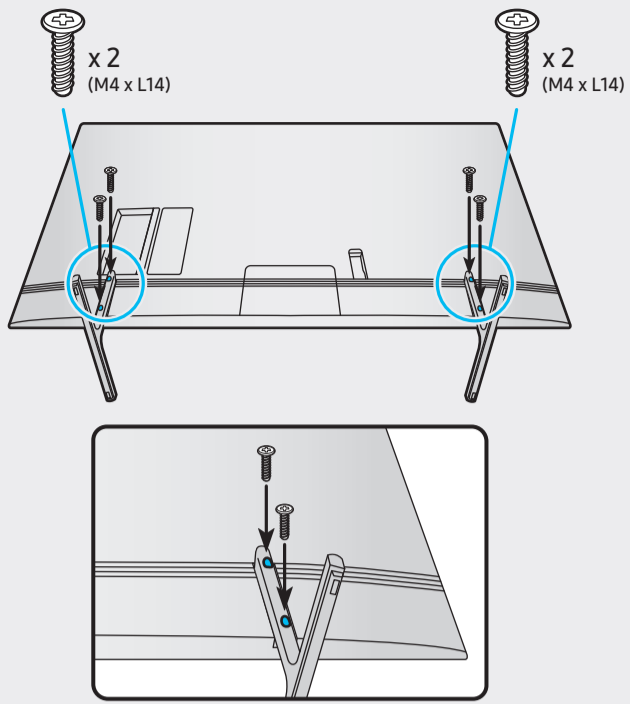

5

6

7

SAMSUNG

QUICK SETUP GUIDE

Scan this QR code with your smart phone to see helpful videos.