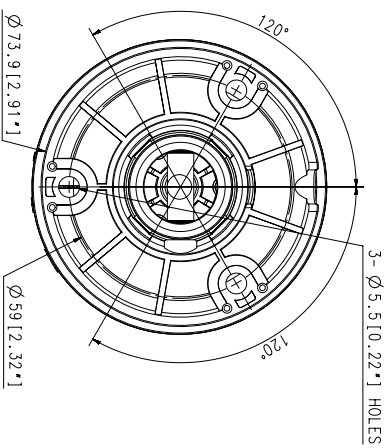

2	LNO-6012R 6022R 6032R 6072R	'19.08.12
1	LNO-6070R	'17.11.16
No.	MODEL NAME	DATE
Unit: mm [inch]	SCALE: 1/1	© Hanwha Techwin