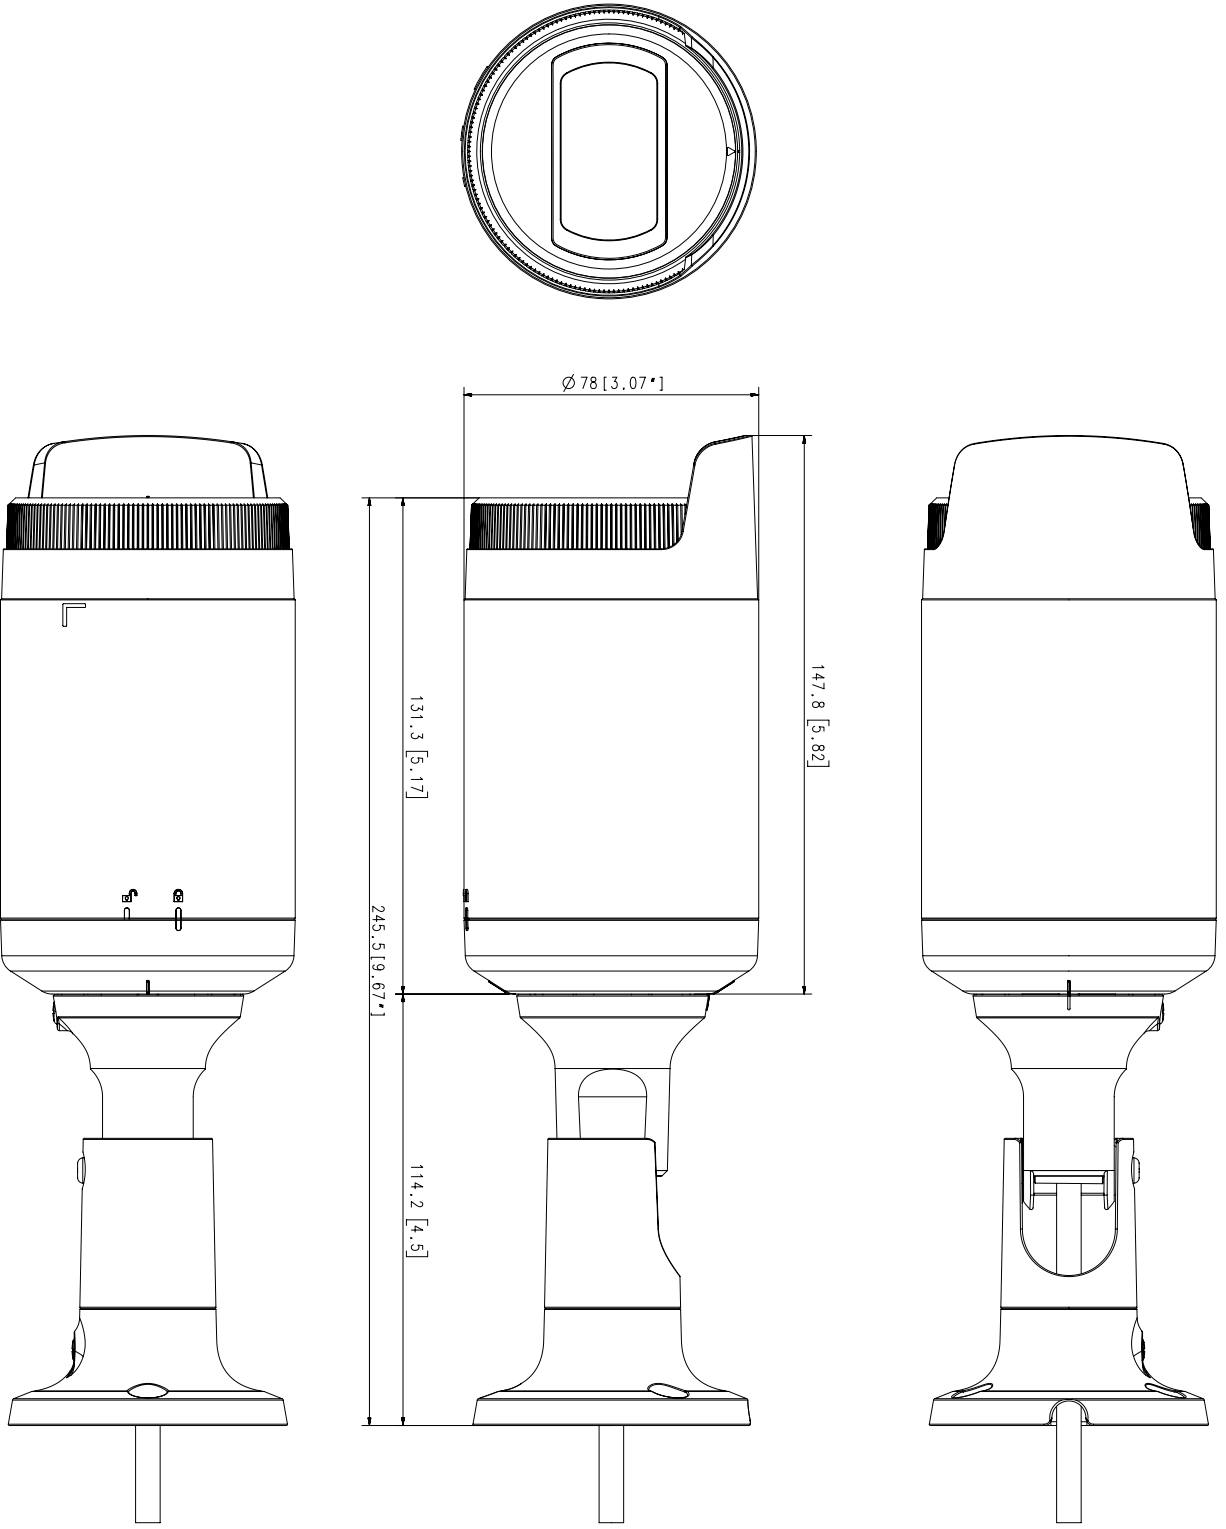

2	LNO-6012R 6022R 6032R 6072R	'19.08.12
1	LNO-6070R	'17.11.16
No.	MODEL NAME	DATE
Unit: mm [inch]	SCALE: 1/1	© Hanwha Techwin