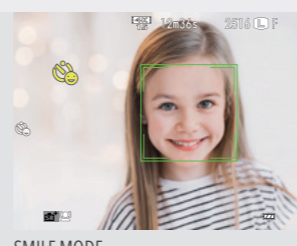

**LONG-LIFE** LONG BATTERY LIFE

Take up to 240 images with a fully charged battery.

**EASY USE** ADVANCED SR AUTO MODE

The XP140 detects your subject and shooting scene, and automatically optimizes the camera's settings. The Eye Detection feature helps improve your portrait pictures by automatically focusing on your subject's eyes.

**HAVE FUN** SELF-TIMER MODE

A variety of self-timer modes help you to capture the right moment. SMILE mode releases the shutter when it detects you are smiling and FACE AUTO SHUTTER mode releases the shutter when it detects you are facing the camera.