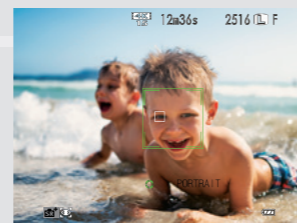

\*1 including battery and memory card

**WATERPROOF** 25m / 82ft  
**FREEZEPROOF** -10°C / 14°F  
**SHOCKPROOF** 1.8m / 5.9ft  
**DUSTPROOF**

FINEPIX **XP 140**

**ZOOM IN** FUJINON 5X OPTICAL ZOOM LENS

Featuring a zoom lens with a versatile wide angle lens starting at 28mm\*2, the XP140 has a 5x optical zoom allowing you get closer to your subject. The use of the Intelligent Digital Zoom function extends the zoom range up to 10x.

\*2 35mm Format equivalent

**SHOOT SHARP** BACK-ILLUMINATED SENSOR & OPTICAL IMAGE STABILIZATION

The camera features a 16.4 megapixel back-illuminated CMOS sensor, capable of delivering excellent photographs even in underwater or low light conditions. Its CMOS-shift Optical Image Stabilization system controls camera shake minimising image blur.

**LONG-LIFE** LONG BATTERY LIFE

Take up to 240 images with a fully charged battery.

**EASY USE** ADVANCED SR AUTO MODE

The XP140 detects your subject and shooting scene, and automatically optimizes the camera's settings. The Eye Detection feature helps improve your portrait pictures by automatically focusing on your subject's eyes.