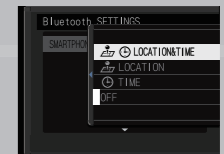

CHOOSE CONVENIENCE AUTO TIME ADJUSTMENT & GEOTAGGING FUNCTION

Pair your smartphone with the camera to synchronize your location and time information*3. This function will automatically adjust the camera's time zone and record your location, helping you to remember all of your adventures.