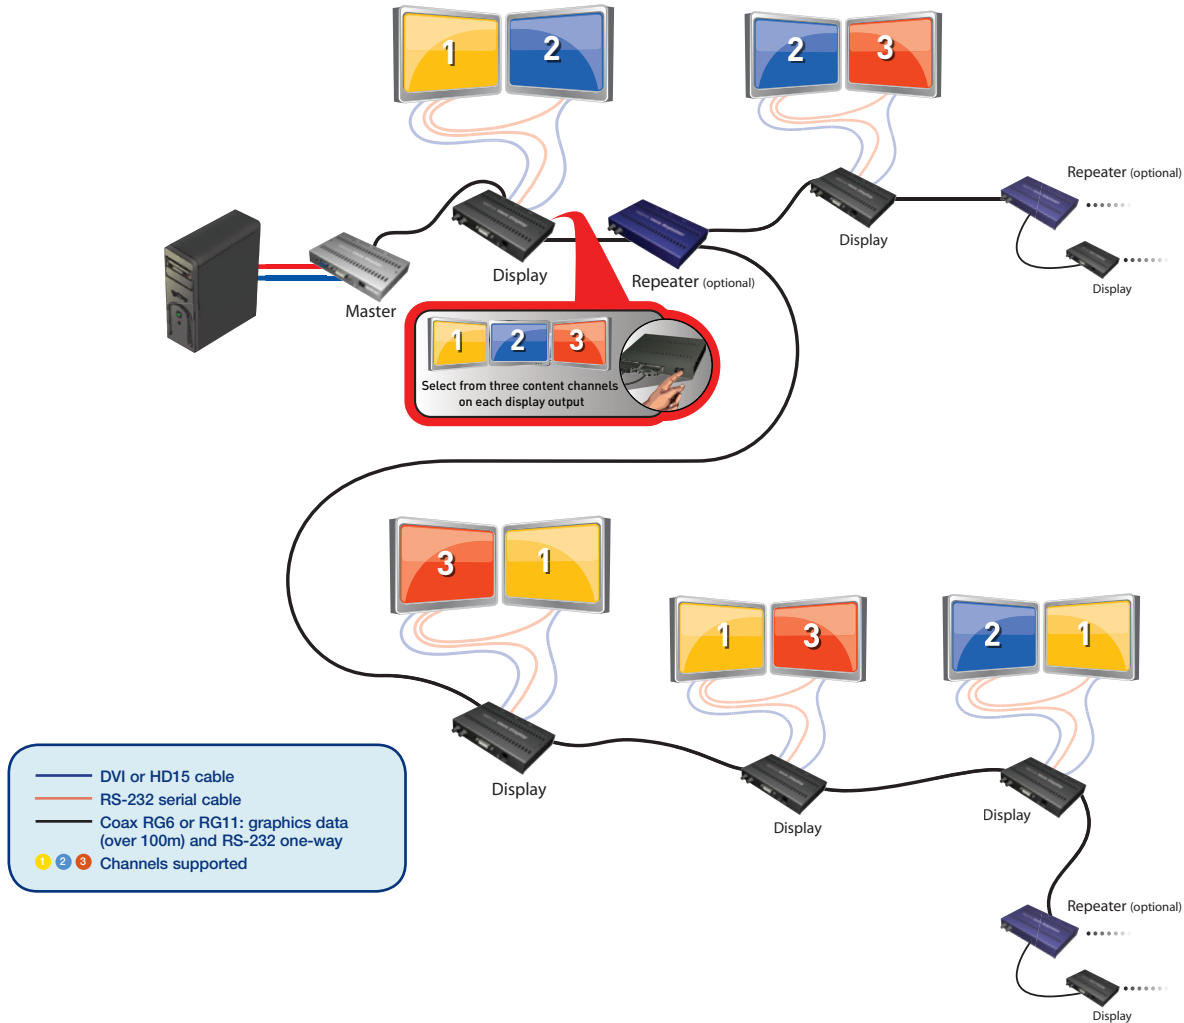

Digital Signage Made Easy

The plug-and-play components and non-PC dependent installation make this a winning combination for AV and IT installers, liberating the two from one another during the installation process. This product was designed with multi-display digital signage specifically in mind.

Features

Digital Extension

Multi-Channel

Distance

Resolution Support

Non-PC Dependent Installation

RS-232 Capable

Coax Cable

Benefits

- Picture perfect image quality with zero loss across a virtually unlimited number of components

- Reduces cost/complexity and increases architecture simplicity/reliability

- Each component provides over 100m of extension regardless of resolution

- Dual 1920x1080, triple 1360x768, and many more resolutions available

- Permits separation of AV installer and IT installer

- Allows display control from player for all displays

- Readily available, easily terminated, and superior bandwidth

Guaranteed Performance

Veos takes the guess work out of the extension equation. Now performance is guaranteed and signal and video quality are not questioned. What looks good on paper works perfectly in real-world applications.

Learn More or Purchase

Matrox Graphics offers a wide range of specialized graphics solutions for professional markets such as finance, digital media, medical imaging, and enterprise computing. For more information about the entire Matrox Graphics product line, visit www.matrox.com/graphics.

To locate the local office nearest to you, visit www.matrox.com/graphics/contact. For product support, contact your Matrox representative or visit www.matrox.com/graphics/support.

North America: 800-361-1408
International: 514-822-6366
Email: graphics@matrox.com

Matrox reserves the right to change specifications without notice. All trademarks and trade names, service marks and logos referenced herein belong to their respective companies.
SGE-5430-D November 2008

matrox®
Graphics for Professionals