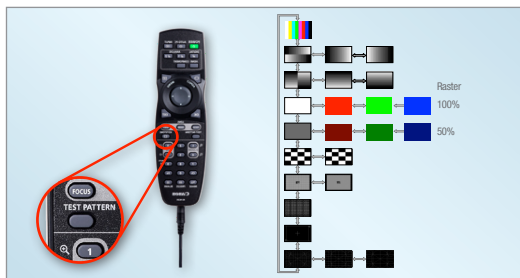

Key Features

- 6000 Lumen Brightness
- Native SXGA+ (1400 x 1050) Resolution
- 1000:1 Contrast Ratio
- 96% Aperture Ratio LCOS Panels
- AISYS 4.1 Optical Technology
- Advanced White Balance
- Improved Reliability and Durability
- Increased Burn-In Resistance
- Outstanding Energy Efficiency