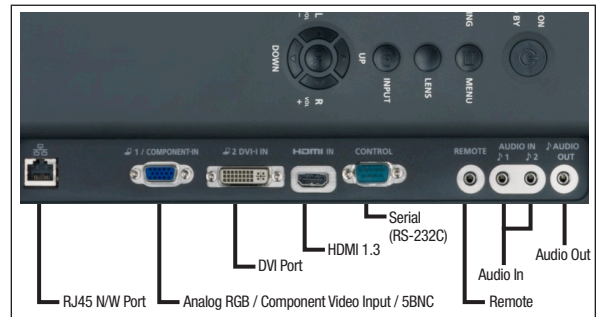

Connectability

LENS SPECIFICATIONS

PRODUCT NAME		SX6000	
3 LENS OPTIONS	RS-IL01ST STANDARD ZOOM LENS	PROJECTION LENS	F1.89 – 2.65 / f= 23.0 – 34.5 mm
		LENS SHIFT*	(Vertical) Down 12% ~ Up 50% / (Horizontal) Left 10% ~ Right 10%
		ZOOM	1.5 x Optical Zoom (Powered)
		FOCUS	Powered
		SCREEN SIZE	40" to 600"
		PROJECTION DISTANCE	4.3-31.5 ft (1.3-9.6 m), 100": 10.5 - 15.7 ft. (3.2-4.8 m)
	THROW RATIO	1.5:1 ~ 2.21:1	
	RS-IL02LZ LONG FOCUS ZOOM LENS	PROJECTION LENS	F1.99 - 2.83 / f= 34.0 – 57.7 mm
		LENS SHIFT*	(Vertical) Down 12% ~ Up 50% / (Horizontal) Left 10% ~ Right 10%
		ZOOM	1.7 x Optical Zoom (Powered)
		FOCUS	Powered
		SCREEN SIZE	40" to 600"
PROJECTION DISTANCE		6.23 ~ 46.59 ft (1.9-14.2 m) / 100": 15.4 – 26.24 ft. (4.7 – 8.0 m)	
THROW RATIO	2.1:1 – 3.72:1		
RS-IL03WF ULTRA WIDE-ANGLE LENS	PROJECTION LENS	F2.0 / f= 12.8 mm	
	LENS SHIFT*	(Vertical) Down 5% ~ Up 5% / (Horizontal) Left 2% ~ Right 2%	
	ZOOM	Fixed	
	FOCUS	Powered	
	SCREEN SIZE	40" to 300"	
	PROJECTION DISTANCE	2.3 - 17.1 ft (0.7 - 5.2 m) / 100": 5.6 ft (1.7 m)	
THROW RATIO	0.8:1		

Expanded interface options include DVI-I, HDMI 1.3, and analog RGB inputs. Control connections include a network-ready RJ-45 port and RS-232C serial connection. A separate stereo mini-jack input enables direct connection with the hand-held remote-control, if desired.

For more info:
Call 1-800-OK-CANON (1-800-652-2666)
pro.usa.canon.com

*The maximum upward shift and the maximum horizontal shift cannot be used simultaneously.