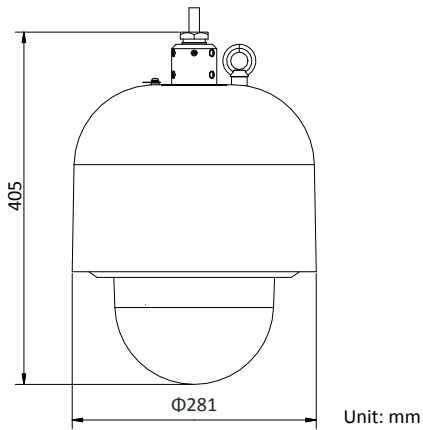

Dimensions