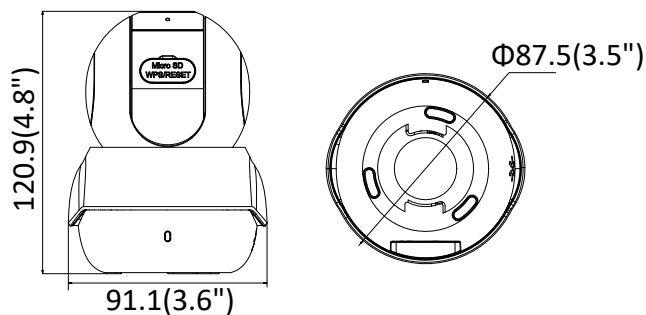

Audio Interface	1 built-in microphone, 1 built-in speaker
Reset	Yes
Wi-Fi	
Wireless Standards	IEEE802.11b, 802.11g, 802.11n
Frequency Range	2.4 GHz - 2.4835 GHz
Channel Bandwidth	20/40MHz Support
Protocols	802.11b: CCK, QPSK, BPSK, 802.11g/n: OFDM
Security	64/128-bit WEP, WPA/WPA2, WPA-PSK/WPA2-PSK, WPS
Transfer Rates	11b: 11Mbps, 11g: 54Mbps, 11n: up to 150Mbps
Wireless Range	50 meters (The performance varies based on actual environment)
General	
Operating Conditions	-10 °C to 40°C (14 °F to 104 °F), Humidity 95% or less (non-condensing)
Power Supply	DC 5V ± 10 %, micro USB interface
Current	Max. 1.4A
Power Consumption	Max. 7W
IR Range	Up to 5 meters
Material	Plastic
Dimensions	Φ 87.5 × 120.9 mm (Φ 3.5" × 4.8")
Weight (include package)	Approx. 510g (1.1 lb)

Ordering Models

HWC-P120-D/W(2.8 mm)

Dimensions