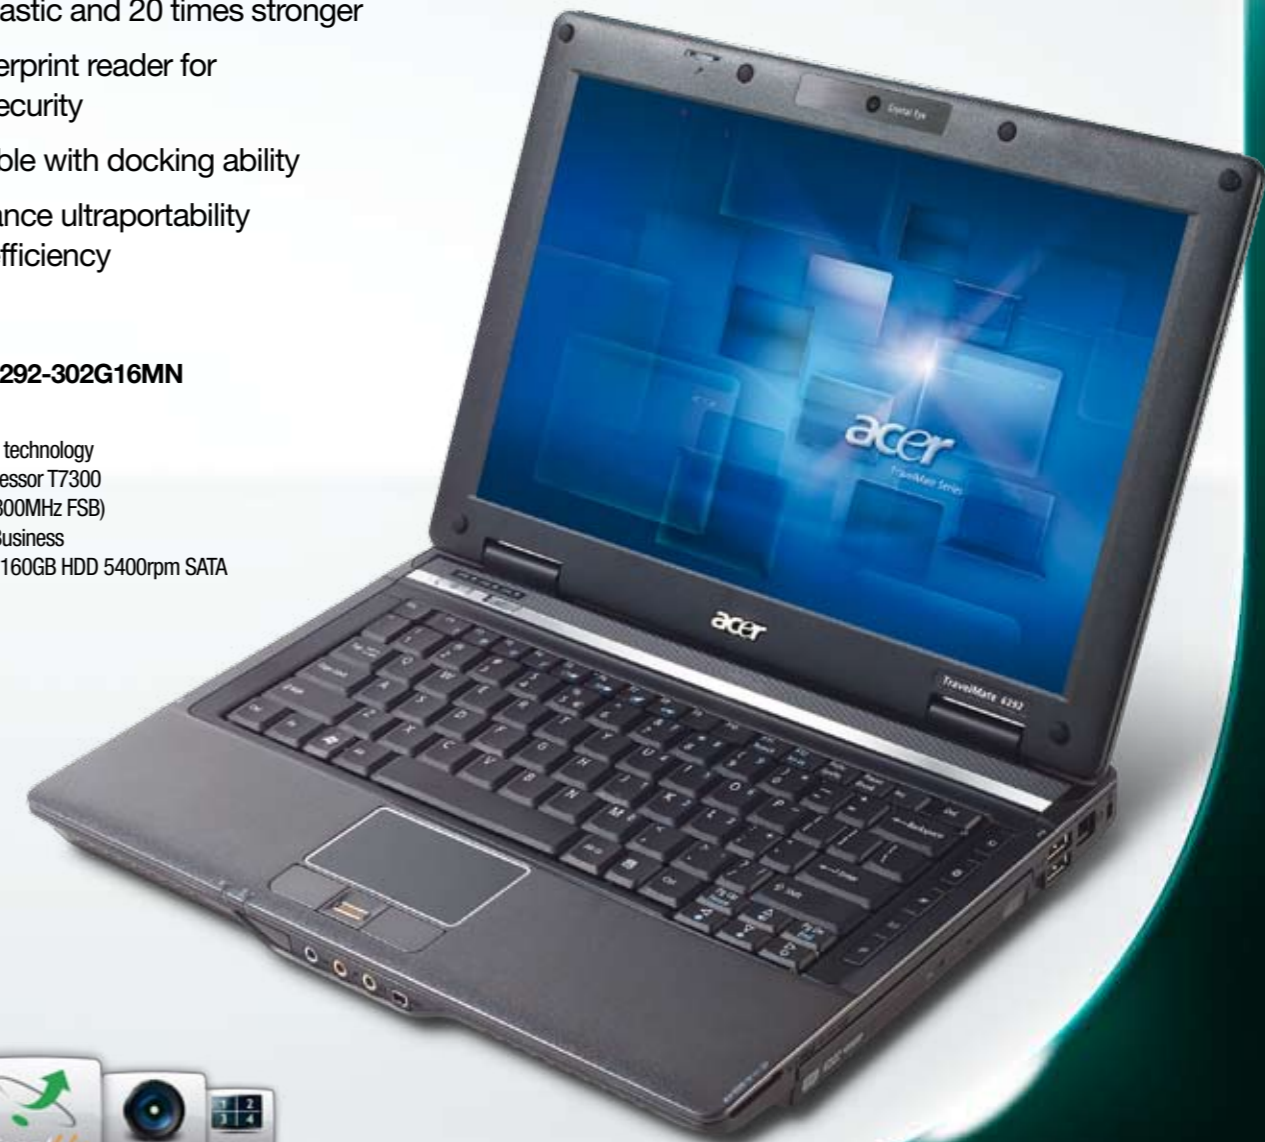

Acer TravelMate 6292-302G16MN SR 4699

Intel® Centrino® processor technology
- Intel® Core™2 Duo Processor T7300
(4MB L2 Cache, 2GHz, 800MHz FSB)
Genuine Windows Vista® Business
2GB (2x 1GB) DDR2 RAM, 160GB HDD 5400rpm SATA