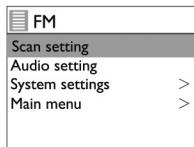

# 4

**Main menu**

- Internet radio
- Podcasts
- Spotify
- DAB**
- FM
- Bluetooth
- Sleep
- Alarms
- System settings  >

**Scan**

Stations: 10  
Scanning

Progress bar

**Station list**

- 2DAY**
- 2SM 1269
- 2UE News Talk
- FAB-4
- GORILLA

**DAB**

- Station list** >
- Scan
- Manual tune >
- Prune invalid >
- DRC >

**Save to preset**

1. [Not set]
2. [Not set]
3. [Not set]
4. [Not set]
5. [Not set]

**Preset stored**

**Recall from preset**

1. 2DAY
2. [Not set]
3. [Not set]
4. [Not set]
5. [Not set]