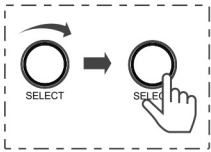

4

Main menu

- Internet radio
- Podcasts
- Spotify
- **DAB**
- FM
- Bluetooth
- Sleep
- Alarms
- System settings ☐ >

Scan

Stations: 10
Scanning

Progress bar

Station list

- **2DAY**
- 2SM 1269
- 2UE News Talk
- FAB-4
- GORILLA

DAB

- **Station list** >
- Scan
- Manual tune >
- Prune invalid >
- DRC >