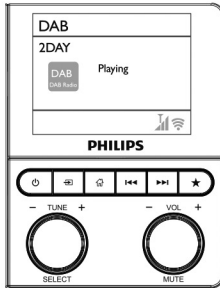

# 4

**Main menu**

- Internet radio
- Podcasts
- Spotify
- DAB**
- FM
- Bluetooth
- Sleep
- Alarms
- System settings  >

**Scan**

Stations: 10  
Scanning

Progress bar

**Station list**

- 2DAY**
- 2SM 1269
- 2UE News Talk
- FAB-4
- GORILLA

**DAB**

- Station list** >
- Scan
- Manual tune >
- Prune invalid >
- DRC >

**Save to preset**

1. [Not set]
2. [Not set]
3. [Not set]
4. [Not set]
5. [Not set]

**Preset stored**

**Recall from preset**

1. 2DAY
2. [Not set]
3. [Not set]
4. [Not set]
5. [Not set]