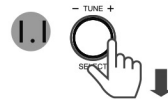

☒ **Preset stored**