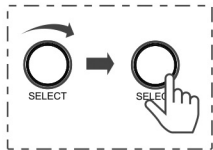

Main menu

- Internet radio
- Podcasts
- Spotify
- DAB
- FM
- Bluetooth
- **Sleep**
- Alarms
- System settings ☐ >

Set sleep time

Sleep OFF

Main menu

- Internet radio
- Podcasts
- Spotify
- DAB
- FM
- Bluetooth
- Sleep
- **Alarms**
- System settings ☐ >

Alarms

- **Alarm 1: Off [00:00]**
- Alarm 2: Off [00:00]

Main menu

- Internet radio
- Podcasts
- Spotify
- DAB
- FM
- Bluetooth
- Sleep
- **System settings**

System settings

- Equaliser >
- Network >
- Time/Date >
- Language >
- Factory reset >
- Software update >
- Setup wizard >
- Info >
- Privacy policy >
- Backlight >

Equaliser

Powerful/ Clear/ Bright/ Warm/ Balanced

Network settings

- Network wizard
- PBC Wlan setup
- View settings
- Manual settings
- NetRemote PIN Setup

Time/Date

- Set time/Date
- Auto update
- Set format
- Set timezone
- Daylight saving

Language

English/ Danish/ Dutch/ Finnish/ French/ German/ Italian/ Norwegian/ Polish/ Portuguese/ Spanish/ Swedish/ Turkish

Software update

- Auto-check setting
- Check now

Setup wizard

As on page 4

Privacy policy

As on page 3

Backlight

- Timeout
- On level
- Dim level