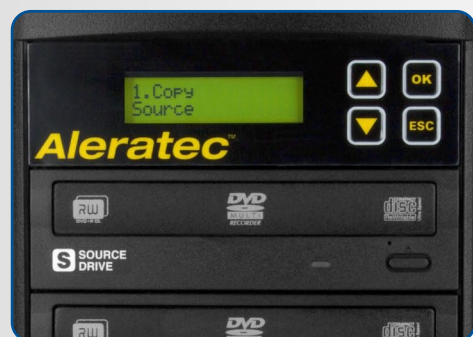

1:5 DVD/CD Copy Tower™

Technical Specifications

Writable Discs:

DVD-RAM, DVD+R, DVD+R DL, DVD+RW,
DVD-R, DVD-R DL, DVD-RW, CD-R, CD-RW

Drive Max Write Speed:

DVD±R – 22x (33 MB/sec)
DVD±R DL – 8x (10.8 MB/sec)
DVD-RAM – 12x (16.2 MB/sec)
CD-R – 48x (7.2 MB/sec)
CD-RW – 32x (4.8 MB/sec)

Drive Max Read Speed:

DVD-ROM – 16x (21.6 MB/sec)
CD-ROM – 48x (7.2 MB/sec)

Power Requirements: 115-230 VAC Switchable

Dimensions (LxWxH): 428.6 x 444.5 x 355.6 mm
16.875 x 17.5 x 14 in

Weight: 9.8 kg / 21.6 lb

Warranty: Limited 1 year parts and labor

Country of Origin: Assembled in the USA from
components sourced globally

UPC Code: 808068-00880-4

Aleratec, Inc. 9851 Owensmouth Ave., Chatsworth, CA 91311
www.aleratec.com ■ Toll Free: (866) 88-ALERATEC (866.882.5372) ■ Phone: (818) 678-6900 ■ Fax: (818) 678-0486
Aleratec is a registered trademark and 1:5 DVD/CD Copy Tower™ is a trademark of Aleratec, Inc. All other product names are
trademarks or registered trademarks of their respective companies. Specifications subject to change without notice. 07-2013

Part Number:
260181