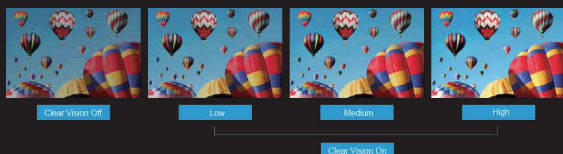

Ordinary Monitor

AOC Monitor

CLEAR VISION

Clear Vision

The image performance engine can upscale Standard Definition (SD) sources to High Definition (HD) for sharper, more vivid viewing.

Clear Vision Off

Low