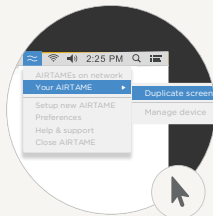

Display anything wirelessly

AIRTAME is a wireless presentation device that plugs into the HDMI port of your TV/projector, allowing you to instantly display content from any laptop or mobile device. No cables needed.

Connect to any TV screen or projector and start your meeting
No clumsy adapters or wires

Select and stream

Stream from your laptop or mobile device to a TV screen or projector in two steps:

- 1 Select from the dropdown menu
- 2 Start streaming

No cables needed

Connect directly without the need for any additional equipment.

Simply use the AIRTAME application and you will be able to stream instantly.

Simply engage

“AIRTAME has developed an innovative, wireless solution to connect to displays. It brings together the simplicity and low cost of consumer solutions with the functionality of expensive pro-solutions.

Select and stream to multiple screens

AIRTIME allows you to connect to one or multiple screens. Simply insert AIRTIME into every TV screen or projector that you want to stream to and connect instantly.