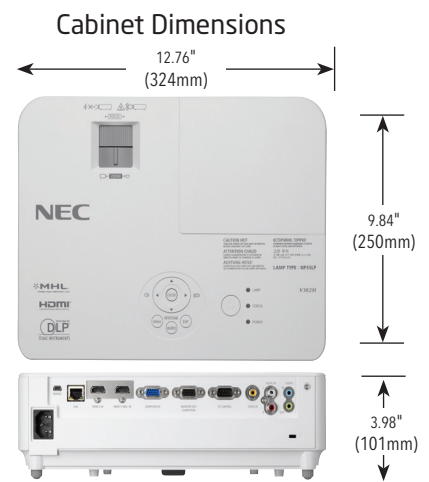

UNIQUE FEATURES

Crestron Roomview provides unified management, including the ability to switch the power on and off for multiple projectors connected to a network.

3D Display view 3D computer content up to 120Hz (NP02GL 3D glasses), 3D HDMI up to 144Hz (3rd party glasses)

Built-in closed captioning enables decoding and display of text information from a video

Kensington lock slot enables security cable to be attached to projector.

Filter-free design eliminates the hassle and time spent monitoring and/or changing filters

10-step image magnification with location control

WARRANTY

Registered owners receive a 3 year parts and labor warranty including InstaCare next business day exchange. The lamp is covered for one year or 1,000 hours, whichever comes first.

Accessories

NP35LP	Replacement lamp
NP01UCM	Universal ceiling mount
SCP200	Suspended ceiling plate for use with NEC ceiling mounts
NP215CASE	Projector carrying case
RMT-PJ36	Replacement remote control

SHIPS WITH

Remote control, batteries, RGB cable, power cord, signal cable, lens cap, user's manual on CD-ROM, quick start guide, product registration card

ORDERING MODEL NUMBERS

- NP-V302H
- NP-V332W
- NP-V332X

* 1: Effective pixels are more than 99.99%.
* 2: The average time span for the brightness of the lamp to be reduced by half; does not refer to the warranty period for the lamp.
* 3: This is the light output value (ANSI lumens) when the [PICTURE MODE] mode is set to [HIGH-BRIGHT]. If any other mode is selected as the [PICTURE MODE] mode, the light output value may drop slightly.
* 4: Compliant with ISO21118-2012

Advanced AccuBlend, AutoSense and ECO Mode are trademarks of NEC Display Solutions. HDMI, the HDMI Logo and High-Definition Multimedia Interface are trademarks or registered trademarks of HDMI Licensing LLC. All other brand or product names are trademarks or registered trademarks of their respective holders. Product specifications subject to change.