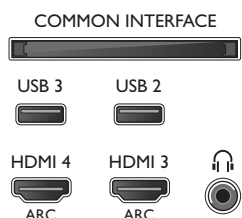

Connections

Side