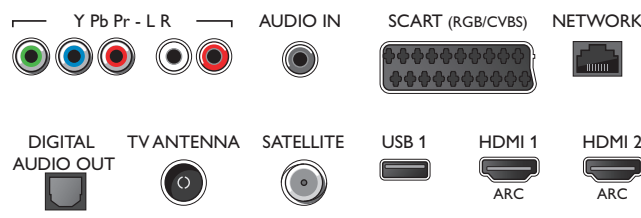

Connections

Side

Rear

Issue date 2016-02-05

Version: 10.4.1

12 NC: 8670 001 28796
EAN: 87 18863 00608 5

© 2016 Koninklijke Philips N.V.
All Rights reserved.

Specifications are subject to change without notice. Trademarks are the property of Koninklijke Philips N.V. or their respective owners.

www.philips.com

* Parents should monitor their children during 3D viewing and ensure they do not experience any discomfort as mentioned above. Watching 3D is not recommended for children under 6 years of age as their visual system is not fully developed yet.

* EPG and actual visibility (up to 8 days) is country and operator dependent.

* Android App offerings vary per country. For more details please visit your local Google Play Store.

* Energy consumption in kWh per year, based on the power consumption of the television operating 4 hours per day for 365 days. The actual energy consumption will depend on how the television is used.

* Cloud Gaming offering depends on game providers.

* The TV supports DVB reception for 'Free to air' broadcast. Specific DVB operators may not be supported. An up to date list can be found in the FAQ section of the Philips support website. For some operators Conditional Access and subscription are required. Contact your operator for more information.

* (Philips) only compatible with specific Philips player device.

* Google Cast functionality is subject to Google Cast Ready apps and devices. For more details please visit Google Cast product page.

* Philips TV Remote app and related functionalities vary per TV model, operator, and country, as well as smart device model and OS. For more details please visit: www.philips.com/TVRemoteapp.

* Smart TV app offerings vary per TV model and country. For more details please visit: www.philips.com/smarttv.

* USB recording for digital channels only, recordings may be limited by broadcast copy protection (CI+). Country and channel restrictions may apply.