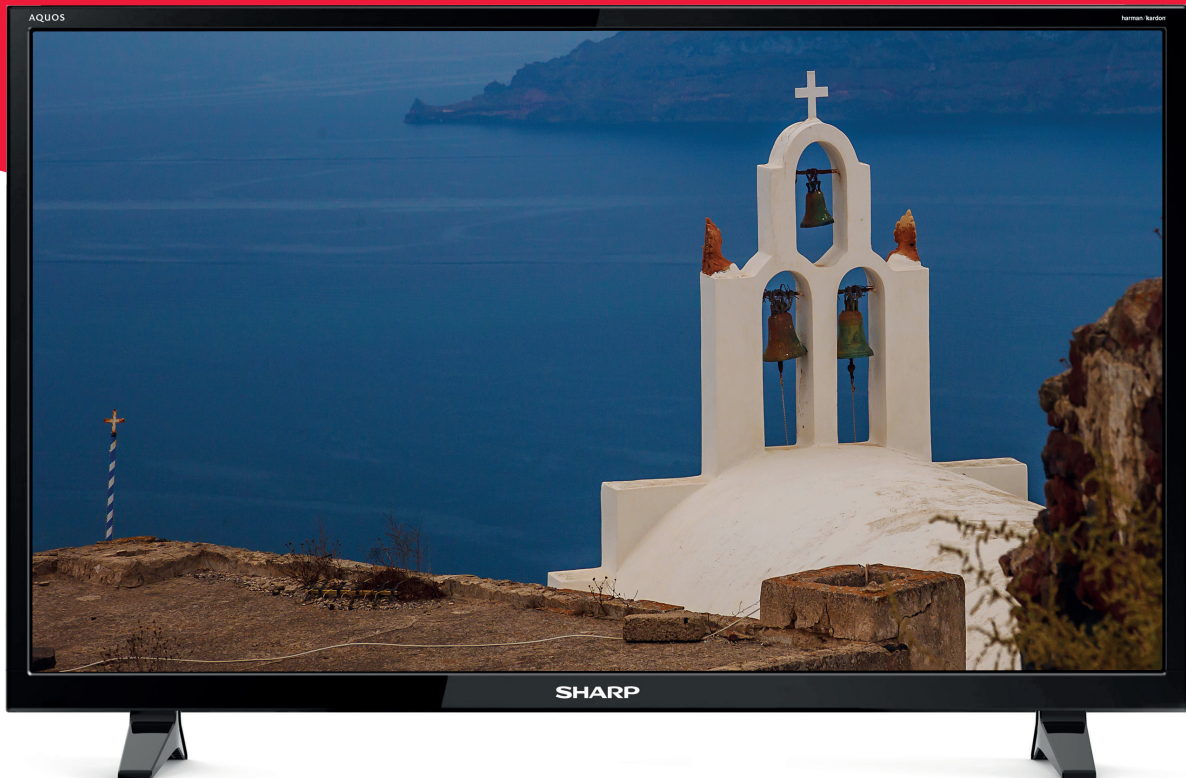

LC-32HI3012E

32" HD READY

The LC-32HI3012E is a HD Ready LED TV with exceptional picture quality.

Highlights

SCREEN SIZE 81 cm (32")

HARMAN/KARDON SPEAKER SYSTEM

HD TUNER DVB-T/T2/C/S/S2 (MPEG4 + HEVC/H.265)

3 HDMI INPUTS

2 USB FOR MULTIMEDIA PLAYBACK

With 3 HDMI ports, you can connect to your Satellite box, games console, Blu-Ray player or any other HDMI equipped device. Its USB port allows you to enjoy your music, movies or photos from a USB memory key.

PVR is not available in DACH-region and Italy

SOUND SYSTEM BY
harman/kardon

Sharpconsumer.eu | [#SharpBeOriginal](https://twitter.com/SharpBeOriginal)

SHARP
Be Original.

DISPLAY

Diagonal screen size cm / inch	81/32
Panel resolution	1366x768
Active motion	100
Backlight	LED
Dynamic contrast	1 000 000:1