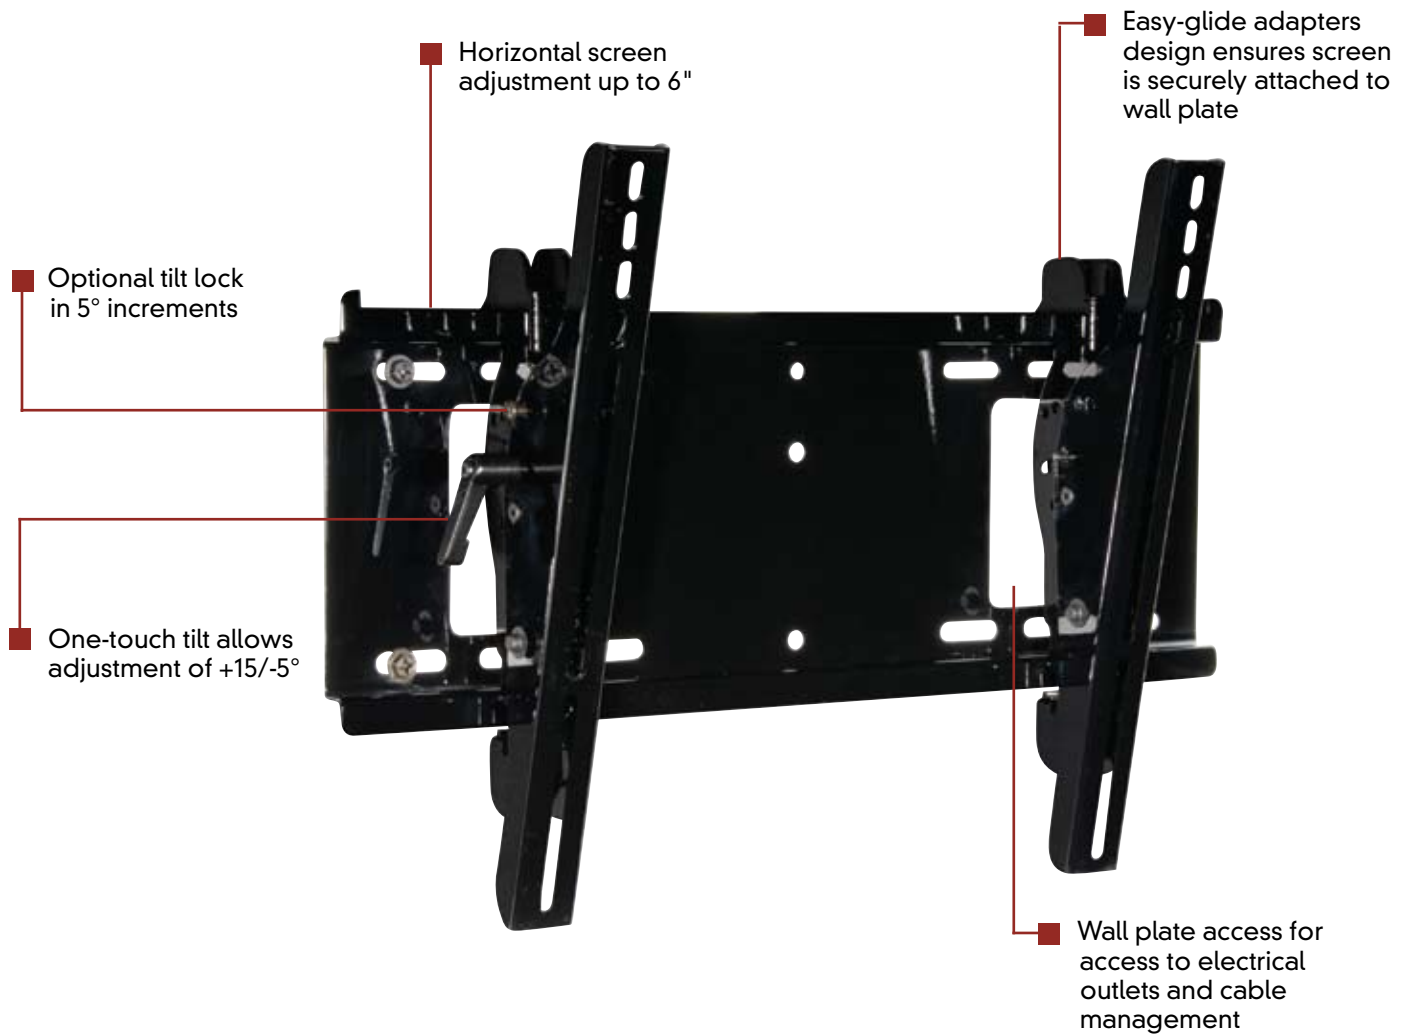

## Universal Tilt Wall Mount For 23" to 46" LCD Flat Panel Screens

### NEW!

Easily install mid-size screens with this simple, intuitive mounting solution. Its three step installation combined with its tool-less, one-touch tilt angle adjustment enables flat panel screens to be installed and adjusted fast.

# Universal Tilt Wall Mount

### Product Specifications

- Universal mount accommodates screens with mounting patterns up to 17.5" W x 12.94" H\*
- Adjustable 15° forward tilt and -5° backward tilt for finding the optimal viewing angle
- Easy-grip handle locks the screen position into place
- Optional IncreLok™ feature offers fixed tilt angles of -5°, 0°, 5°, 10°, 15°
- Easy-glide brackets easily hook onto wall plate for a simple, safe and quick installation
- Horizontal screen adjustment of up to 6" (depending on screen model) for perfect screen placement
- Mounts to wood studs, concrete, cinder block or metal studs (metal stud accessory required)
- Comes with Peerless' Sorted-for-You™ fastener pack with all necessary screen attachment hardware
- UL listed