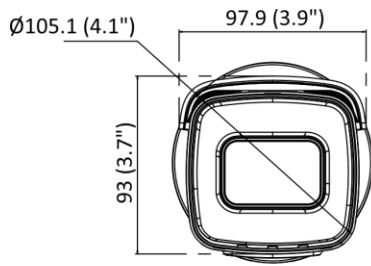

▪ **Dimension**

Unit: mm (inch)

▪ **Accessory**

▪ **Optional**

DS-1275ZJ-S-SUS Vertical Pole Mount	DS-1260ZJ Junction Box	DS-1280ZJ-S Junction Box	DS-1276ZJ-SUS Corner Mount