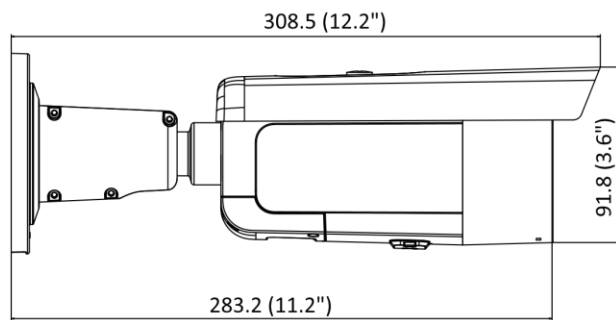

▪ **Dimension**

Unit: mm (inch)

▪ **Accessory**

▪ **Optional**

DS-1275ZJ-S-SUS Vertical Pole Mount	DS-1260ZJ Junction Box	DS-1280ZJ-S Junction Box	DS-1276ZJ-SUS Corner Mount