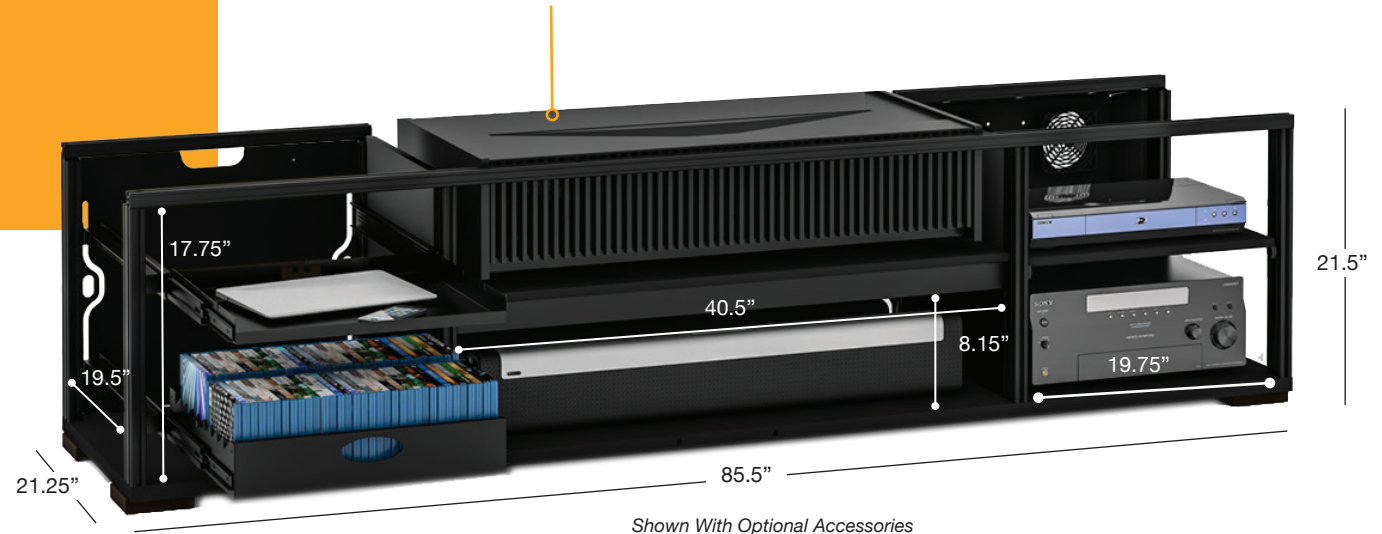

## Features:

- Extruded Aluminum Frame creates a support skeleton.
- Wide variety of bolt-on options and accessories: Active Cooling, Designer Footing and more.
- Built-in louvers for better air flow to keep equipment cool.
- Pinch-Out Rear Panels to permit fast, easy access to components and wiring.
- Pull-Out Interior Storage Options

# SONY®

Designed for Sony  
Ultra-Short Throw 4K HDR Projector  
Model VPL-VZ1000ES

Shown With Optional Accessories