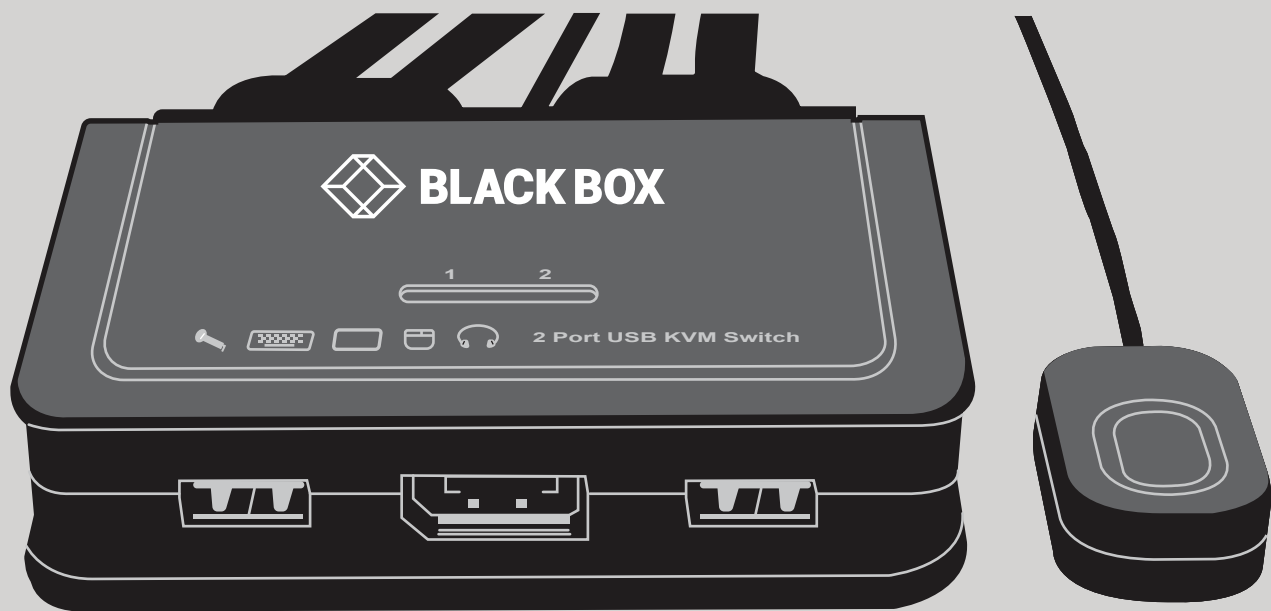

DATA SHEET

KV62-CBL

2-PORT DP USB KVM SWITCH, 4K

24/7 TECHNICAL SUPPORT AT 877.877.2269 OR VISIT BLACKBOX.COM

OVERVIEW

2-PORT DISPLAYPORT USB KVM SWITCH, 4K (KV62-CBL) DATA SHEET

INTRODUCTION

The KV62-CBL is a 2-port DisplayPort USB KVM switch with 2 sets of USB KVM & Audio/Mic combo cables and a wired Quick-Switch button for easy connection to your two computers. It allows you to access, control, boot and reboot two USB-enabled multimedia computers with only one USB keyboard, mouse, display, speaker set and microphone.

For easy and fast switching between two computers, you can use the QuickSwitch button.

The KV62-CBL DisplayPort USB cable KVM switch offers USB 2.0 interface technology for plug-and-play and hot-plug abilities. In addition to connect to mouse or keyboard, those two USB 2.0 ports can also be connected to other high-speed USB devices.

Users can enjoy maximum flexibility and convenience with its compact and one-piece design.

FEATURES

- INCLUDES ONE WIRED QUICKSWITCH BUTTON FOR INSTANT SWITCHING
- HAS TWO FIXED DISPLAYPORT USB KVM AUDIO/MIC COMBO CABLES
- SUPPORTS DISPLAY RESOLUTION UP TO 3840 X 2160 @ 60 HZ
- COMPATIBLE WITH DISPLAYPORT 1.2
- USB 2.0 HUB PORTS FOR KEYBOARD, MOUSE OR OTHER HIGH-SPEED USB DEVICES
- INDEPENDENT/SIMULTANEOUS SWITCHING OF PC AND AUDIO/MIC CHANNEL