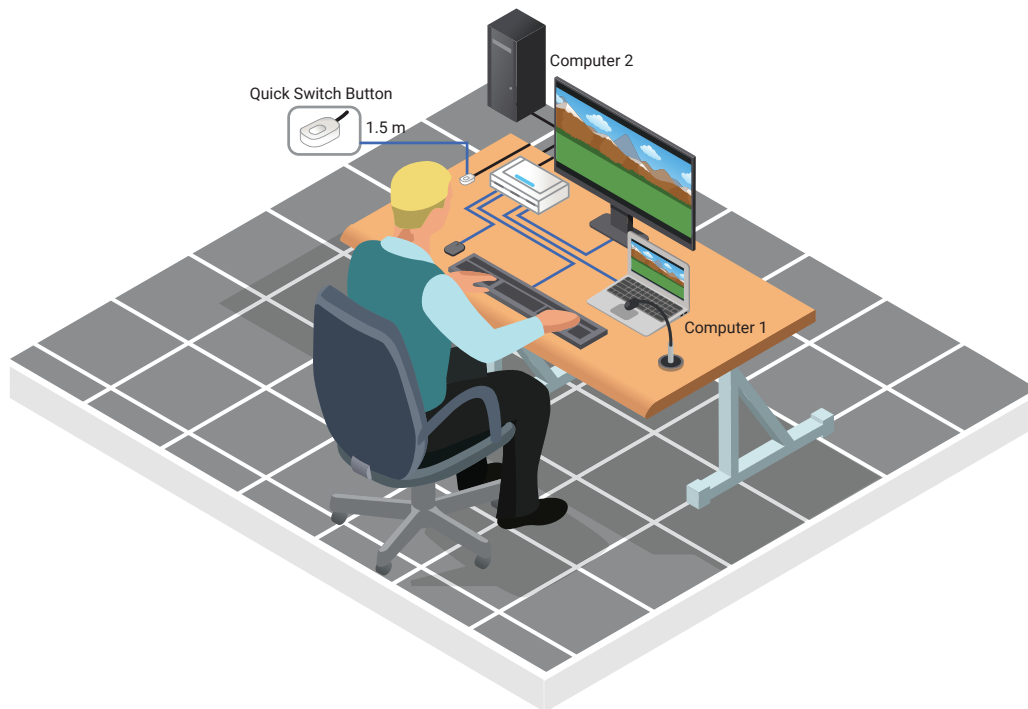

OVERVIEW

2-PORT DISPLAYPORT USB KVM SWITCH, 4K (KV62-CBL) DATA SHEET

INTRODUCTION

The KV62-CBL is a 2-port DisplayPort USB KVM switch with 2 sets of USB KVM & Audio/Mic combo cables and a wired Quick-Switch button for easy connection to your two computers. It allows you to access, control, boot and reboot two USB-enabled multimedia computers with only one USB keyboard, mouse, display, speaker set and microphone.

For easy and fast switching between two computers, you can use the QuickSwitch button.

The KV62-CBL DisplayPort USB cable KVM switch offers USB 2.0 interface technology for plug-and-play and hot-plug abilities. In addition to connect to mouse or keyboard, those two USB 2.0 ports can also be connected to other high-speed USB devices.

Users can enjoy maximum flexibility and convenience with its compact and one-piece design.

FEATURES

- INCLUDES ONE WIRED QUICKSWITCH BUTTON FOR INSTANT SWITCHING
- HAS TWO FIXED DISPLAYPORT USB KVM AUDIO/MIC COMBO CABLES
- SUPPORTS DISPLAY RESOLUTION UP TO 3840 X 2160 @ 60 HZ
- COMPATIBLE WITH DISPLAYPORT 1.2
- USB 2.0 HUB PORTS FOR KEYBOARD, MOUSE OR OTHER HIGH-SPEED USB DEVICES
- INDEPENDENT/SIMULTANEOUS SWITCHING OF PC AND AUDIO/MIC CHANNEL

APPLICATION DIAGRAM