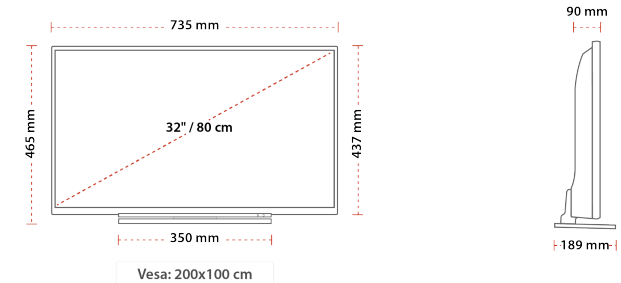

### Connection Ports

#### SIDE

### Size Info

## DISPLAY

Screen Size (inch / cm)	32" / 81cm
Resolution	HD (1366 x 768)
Panel Type	D-LED