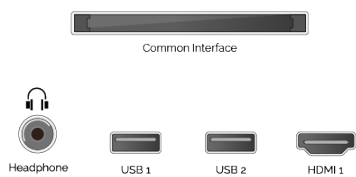

Key Features

720p HD READY

HD Ready: To watch TV in HD picture quality is to see and believe in the on-screen action. Catch additional detail in every scene for a more authentic viewer experience.

SMART TV

Toshiba Smart Portal: A whole new world of entertainment awaits you on your Toshiba big screen TV and it's all just one click away. Choose from Toshiba's huge range of music, video, TV and social media apps. With Netflix® and YouTube™, you will find plenty of 4K content. And, with Opera TV, you can discover even more entertainment variety.

REC USB Video Recording

USB Recording: Sometimes once just isn't enough when it comes to watching your favourite programmes and movies. With this USB recording feature, you can watch and record your all-time favourite TV content.

VIDEO ON DEMAND

Video on Demand: Don't miss out on any global video hits and YouTube™ sensations. There is no end of things to watch with local and worldwide video applications.

Features

Connection Ports

SIDE