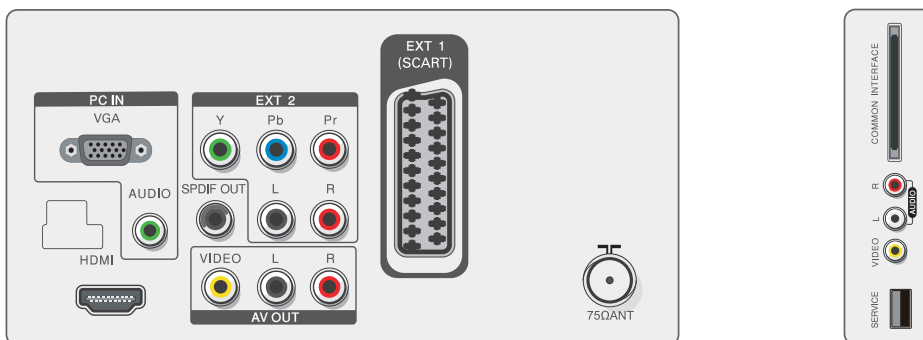

- Other convenience: VESA mount (100 x 100 mm)
- Screen Format Adjustments: Widescreen, Normal, Zoom 1, Zoom 2
- Smart mode: Movie, Personal, Vivid, Standard, Eco
- SmartSound: Music, Speech, Personal
- Teletext: 1000-page Smart Text

Tuner/Reception/Transmission

- Aerial Input: 75 ohm coaxial (IEC75)
- TV system: PAL I, PAL B/G, PAL D/K, SECAM B/G, SECAM D/K, SECAM L/L'
- Video Playback: NTSC, SECAM, PAL
- Tuner Display: PLL
- Digital TV: DVB Terrestrial*
- Tuner bands: Hyperband, S-Channel, UHF, VHF

Connectivity

- Signal Input: VGA (Analogue), HDMI, PC Audio in
- Ext 1: SCART in
- Ext 2: YPbPr in, Audio L/R in
- Ext 3: CVBS out, Audio L/R out
- Other connections: Common Interface, CVBS in, Audio L/R in, USB Service port, S/PDIF out (coaxial)

Power

- On mode: 31 W (Typ.@monitor mode)
- Off mode: <0.3 W
- Ambient temperature: 0 °C to 40 °C
- Mains power: 100-240 V, 50/60 Hz

Dimensions

- Product with stand (mm): 382 x 528 x 176 mm
- Product without stand (mm): 347 x 528 x 65 mm
- Packaging in mm (W x H x D): 451 x 620 x 160 mm

Weight

- Product with stand (kg): 4.6 kg
- Product without stand (kg): 4.5 kg
- Product with packaging (kg): 6.5 kg

Accessories

- Included accessories: Tabletop stand, Power cord, Quick start guide, User Manual, Remote Control, Batteries for remote control

Issue date 2012-09-25

Version: 3.0.5

12 NC: 8670 000 55014
EAN: 87 12581 49406 3

© 2012 Koninklijke Philips Electronics N.V.
All Rights reserved.

Specifications are subject to change without notice.
Trademarks are the property of Koninklijke Philips Electronics N.V. or their respective owners.

www.philips.com