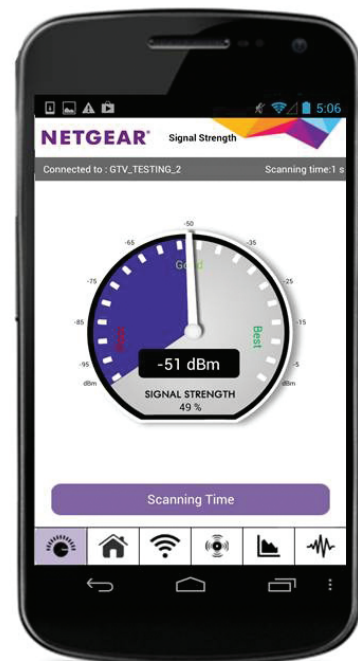

WiFi Range Extender

Boosts the range of your existing WiFi & creates a stronger signal in hard-to-reach areas

Existing WiFi

Sometimes your router does not provide the WiFi coverage you need

Network Connections

WiFi Analytics App

How strong is your WiFi signal? Use the NETGEAR WiFi Analytics app & get advanced analytics to optimize your existing or newly extended WiFi network. Check your network status, WiFi signal strength, identify crowded WiFi channels & much more!

Here's what you can do with the WiFi Analytics App!

- Get a network status overview
- Check WiFi signal strength
- Measure WiFi channel interference
- Keep track of WiFi strength by location
- and more...

Scan to install app

N300 WiFi Range Extender Essentials Edition

Data Sheet

EX2700

PACKAGE CONTENTS

- WiFi Range Extender (EX2700)
- Installation guide

PHYSICAL SPECIFICATIONS

- Dimensions: 2.64 x 2.17 x 1.34 in
(67 x 55 x 34 mm)
- Weight: 0.22 lb (0.098 kg)