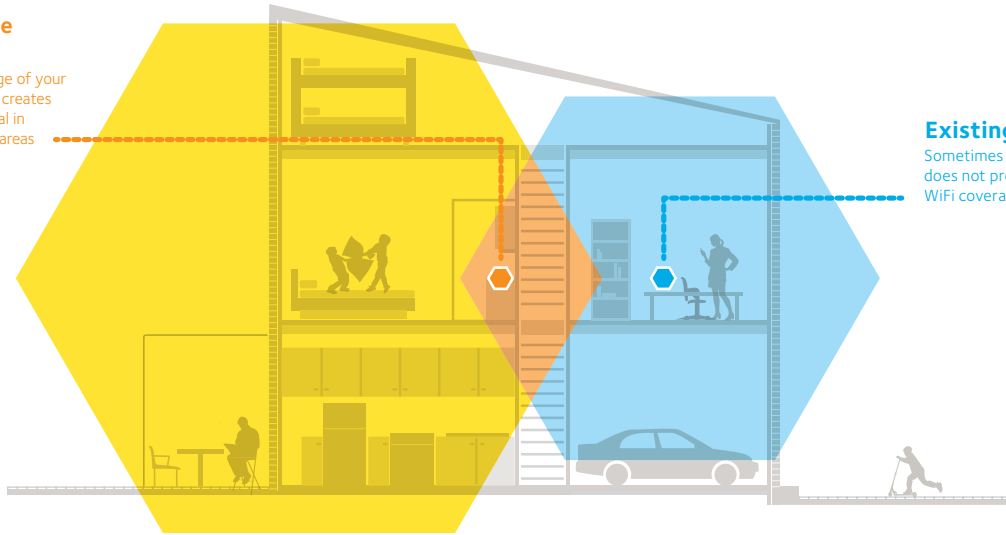

N300 WiFi Range Extender Essentials Edition

WiFi Range Extenders boost your existing WiFi & deliver greater wireless speed to weak WiFi spots, improving the range & connectivity you desire for iPads®, smartphones, laptops & more.

WiFi Range Extender

Boosts the range of your existing WiFi & creates a stronger signal in hard-to-reach areas

Existing WiFi

Sometimes your router does not provide the WiFi coverage you need

Network Connections