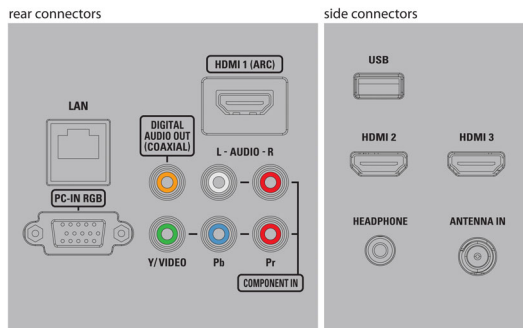

Tuner/Reception/Transmission

- Aerial Input: 75 ohm F-type
- TV system: ATSC, NTSC
- Video Playback: NTSC
- Tuner bands: UHF, VHF

Connectivity

- AV 1: Shared audio L/R in, CVBS/YpPr
- Audio Output - Digital: Coaxial (cinch)
- Other connections: Ethernet, Headphone out, PC-In VGA, Wi-Fi(built-in)
- USB: USB
- HDMI 1: HDMI, Shared audio L/R in
- HDMI 2: HDMI, Shared audio L/R in
- HDMI 3: HDMI, Shared audio L/R in
- EasyLink (HDMI-CEC): One touch play, Power status, System info (menu language), Remote control pass-through, System audio control, System standby

Power

- Ambient temperature: 5°C to 40°C (41°F to 104°F)
- Mains power: 120V/60Hz
- Power consumption: 89 W
- Standby power consumption: < 0.5 W

Dimensions

- Set dimensions in inch (W x H x D): 36.4 x 21.8 x 3.9 inch
- Product weight (lb): 19.63 lb
- Set dimensions with stand in inch (W x H x D): 36.4 x 23.7 x 8.1 inch

- Product weight (+stand) (lb): 21.39 lb
- Box dimensions in inch (W x H x D): 42.2 x 25.2 x 6.5 inch
- Weight incl. Packaging (lb): 26.46
- VESA wall mount compatible: 200 x 200 mm

Accessories

- Included accessories: Table top stand, Quick start guide, User Manual, Remote Control, Batteries for remote control

Network Services

- NetTV Apps: CloudTV, Netflix, Pandora, Portico, Vudu, YouTube
- Network Features: DLNA Multimedia Browser, WirelessConnect

Issue date 2014-10-28

Version: 3.1.1

12 NC: 8670 001 11103
UPC: 6 09585 24044 5

© 2014 Koninklijke Philips N.V.
All Rights reserved.

Specifications are subject to change without notice.
Trademarks are the property of Koninklijke Philips N.V.
or their respective owners.

www.philips.com