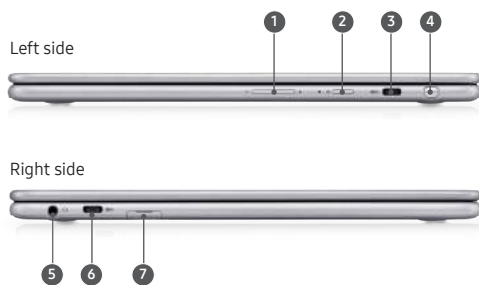

Connectivity

1. Volume
2. Power On / Off
3. USB-C
4. Integrated Pen Slot
5. Headphone
6. USB-C
7. MicroSD Slot
8. Pen

Chromebook Plus | Pro