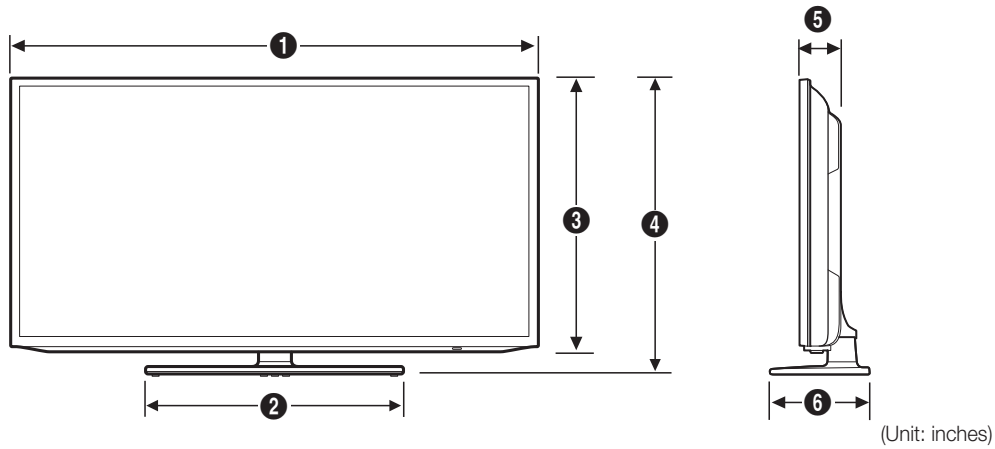

26" Class LED | HG26NA470PF
32" Class LED | HG32NA470PF
39" Class LED | HG39NA570CF
40" Class LED | HG40NA570PF
46" Class LED | HG46NA570LB

470 / 570 SERIES

DIMENSIONS - 40"

HG40NA570PF Front view / Side view