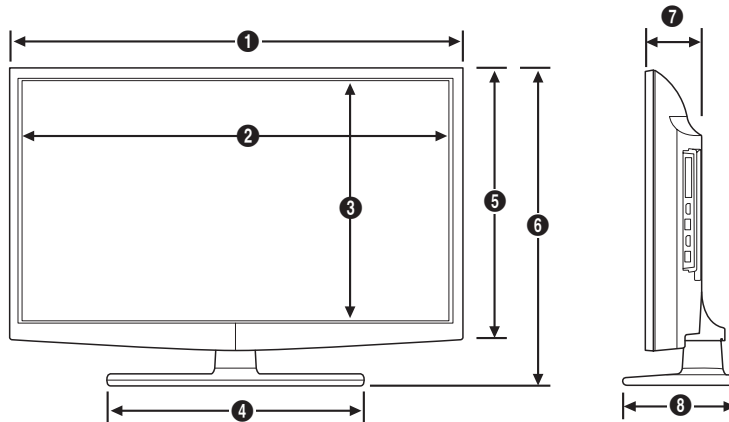

## DIMENSIONS - 26"

HG26NA470PF Front view / Side view

(Unit: inches)

1	2	3	4	5	6	7	8
24.4	22.7	12.7	14.1	15.6	17.7	3.7	7.1

HG26NA470PF Jack Panel detail / Rear view

(Unit: inches)

1	2	3	4	5	6
5.5	3.6	3.8	13.9	3.9	3.9