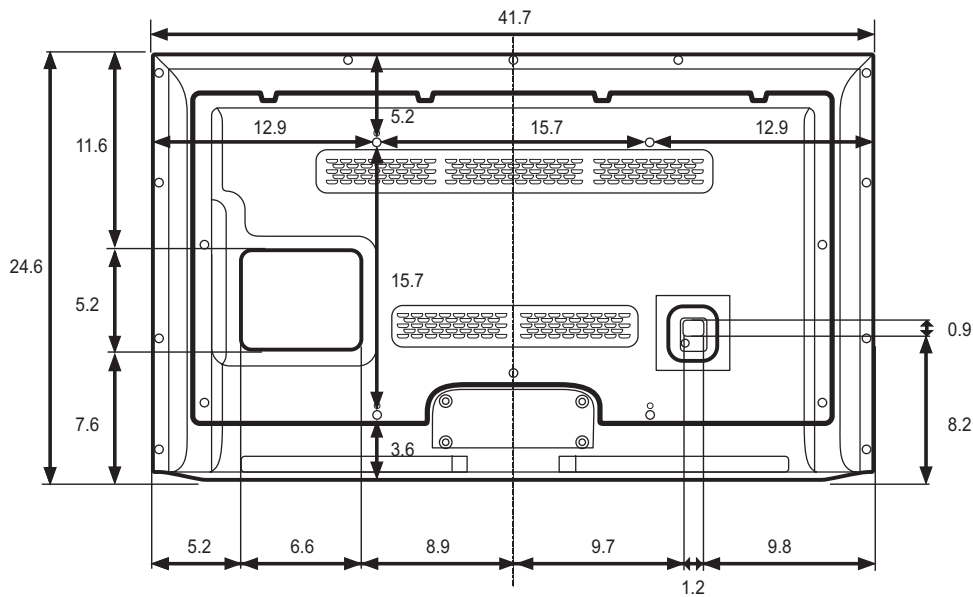

## DIMENSIONS - 40"

HG40NA570PF Front view / Side view

(Unit: inches)

1	2	3	4	5	6
36.5	20.3	21.6	23.8	3.6	8.9

HG40NA570PF Jack Panel detail / Rear view

26" Class LED | HG26NA470PF  
 32" Class LED | HG32NA470PF  
 39" Class LED | HG39NA570CF  
 40" Class LED | HG40NA570PF  
 46" Class LED | HG46NA570LB

## DIMENSIONS - 46"

HG46NA570LB Front view / Side view

(Unit: inches)

1	2	3	4	5	6
41.7	20.3	24.6	26.8	3.7	8.9

HG46NA570LB Jack Panel detail / Rear view

26" Class LED | HG26NA470PF  
32" Class LED | HG32NA470PF  
39" Class LED | HG39NA570CF  
40" Class LED | HG40NA570PF  
46" Class LED | HG46NA570LB