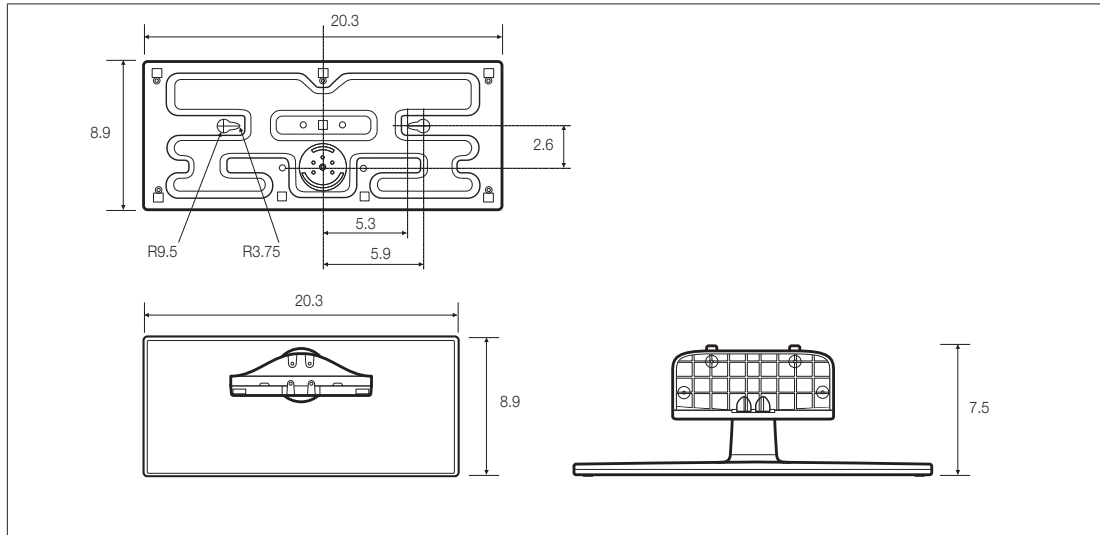

26" Class LED | HG26NA470PF
32" Class LED | HG32NA470PF
39" Class LED | HG39NA570CF
40" Class LED | HG40NA570PF
46" Class LED | HG46NA570LB

470 / 570 SERIES

DIMENSIONS - 46"

HG40NA570PF / HG46NA570LB Base Stand detail

(Unit: inches)

(800) 709-8731

www.directvideotv.com

sales@directvideotv.com