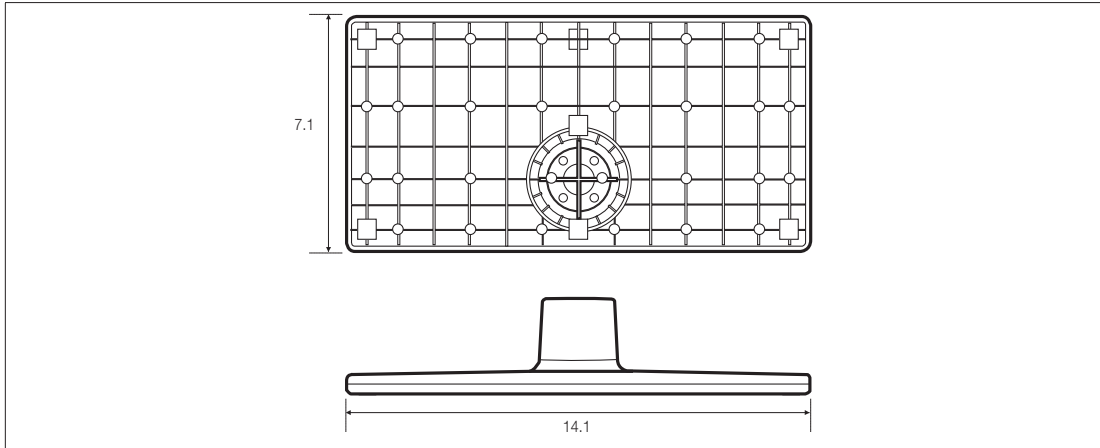

26" Class LED | HG26NA470PF
32" Class LED | HG32NA470PF
39" Class LED | HG39NA570CF
40" Class LED | HG40NA570PF
46" Class LED | HG46NA570LB

470 / 570 SERIES

DIMENSIONS - 26"

HG26NA470PF Base Stand detail

(Unit: inches)