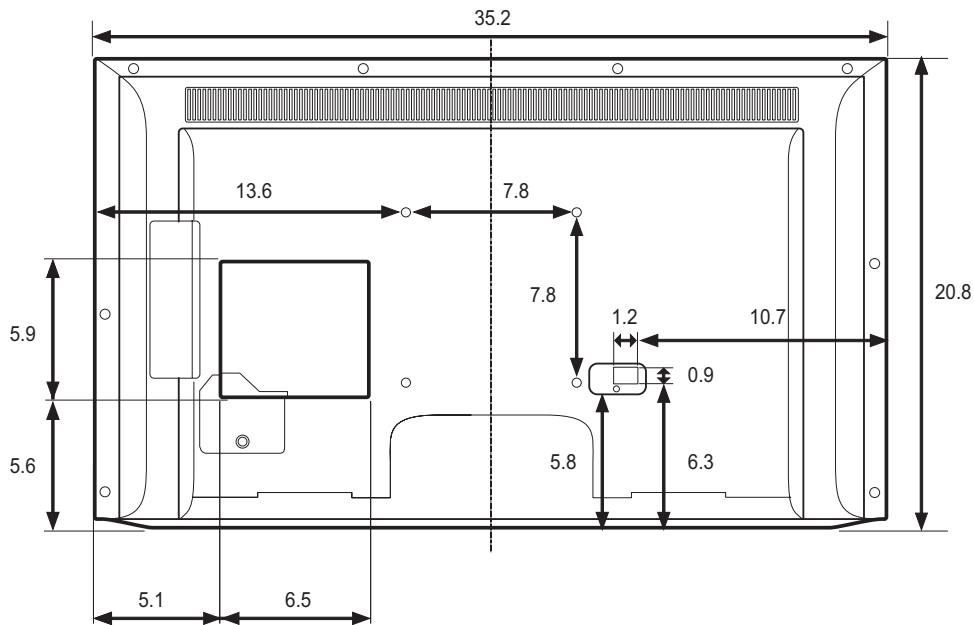

## DIMENSIONS - 39"

HG39NA570CF Front view / Side view

(Unit: inches)

1	2	3	4	5	6
35.2	20.3	20.9	23.2	3.7	8.9

HG39NA570CF Jack Panel detail / Rear view

26" Class LED | HG26NA470PF  
32" Class LED | HG32NA470PF  
39" Class LED | HG39NA570CF  
40" Class LED | HG40NA570PF  
46" Class LED | HG46NA570LB