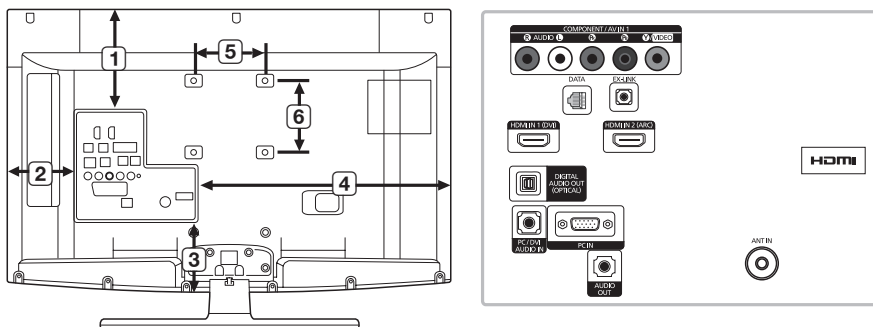

## DIMENSIONS - 26"

HG26NA470PF Front view / Side view

(Unit: inches)

1	2	3	4	5	6	7	8
24.4	22.7	12.7	14.1	15.6	17.7	3.7	7.1

HG26NA470PF Jack Panel detail / Rear view

(Unit: inches)

1	2	3	4	5	6
5.5	3.6	3.8	13.9	3.9	3.9