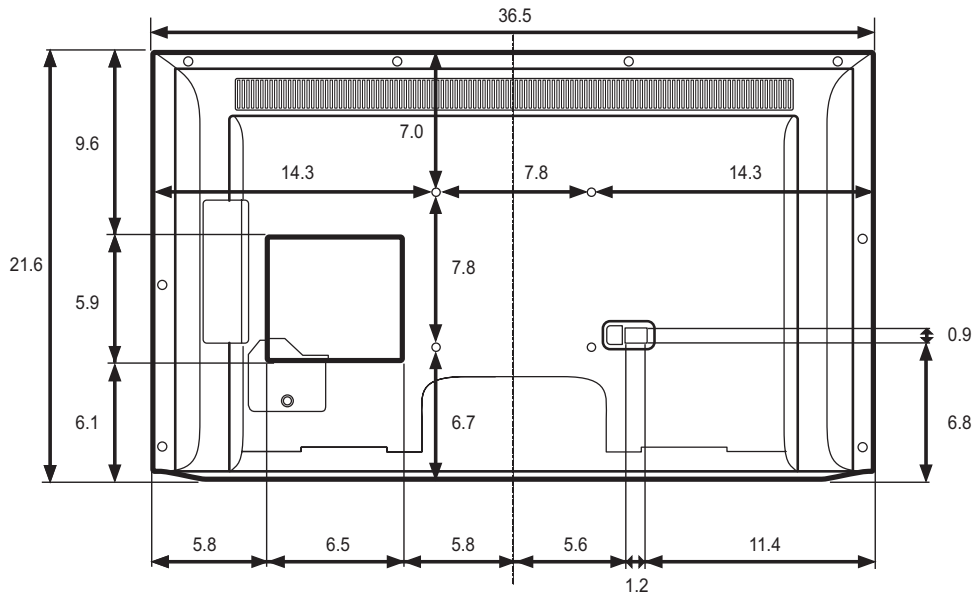

## DIMENSIONS - 40"

HG40NA570PF Front view / Side view

(Unit: inches)

1	2	3	4	5	6
36.5	20.3	21.6	23.8	3.6	8.9

HG40NA570PF Jack Panel detail / Rear view

26" Class LED | HG26NA470PF  
 32" Class LED | HG32NA470PF  
 39" Class LED | HG39NA570CF  
 40" Class LED | HG40NA570PF  
 46" Class LED | HG46NA570LB