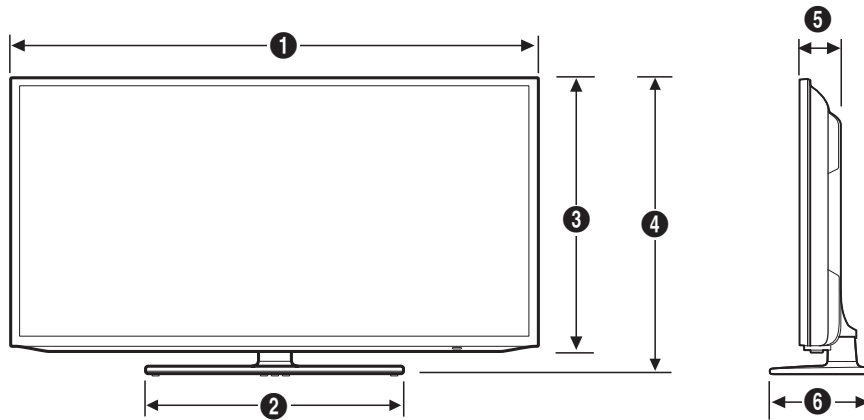

26" Class LED | HG26NA470PF
32" Class LED | HG32NA470PF
39" Class LED | HG39NA570CF
40" Class LED | HG40NA570PF
46" Class LED | HG46NA570LB

470 / 570 SERIES

DIMENSIONS - 46"

HG46NA570LB Front view / Side view