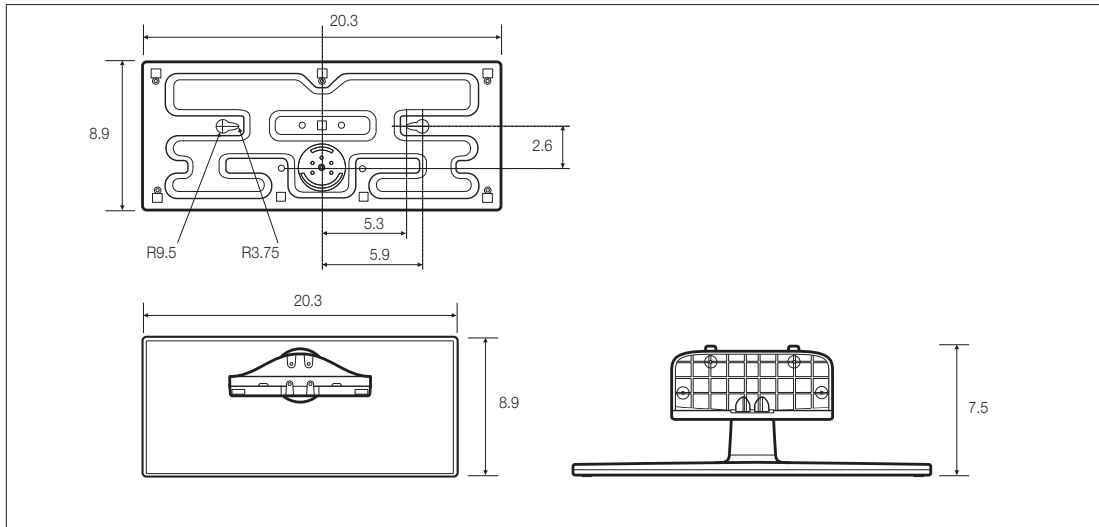

26" Class LED | HG26NA470PF
32" Class LED | HG32NA470PF
39" Class LED | HG39NA570CF
40" Class LED | HG40NA570PF
46" Class LED | HG46NA570LB

470 / 570 SERIES

DIMENSIONS - 39"

HG39NA570CF Base Stand detail

(Unit: inches)