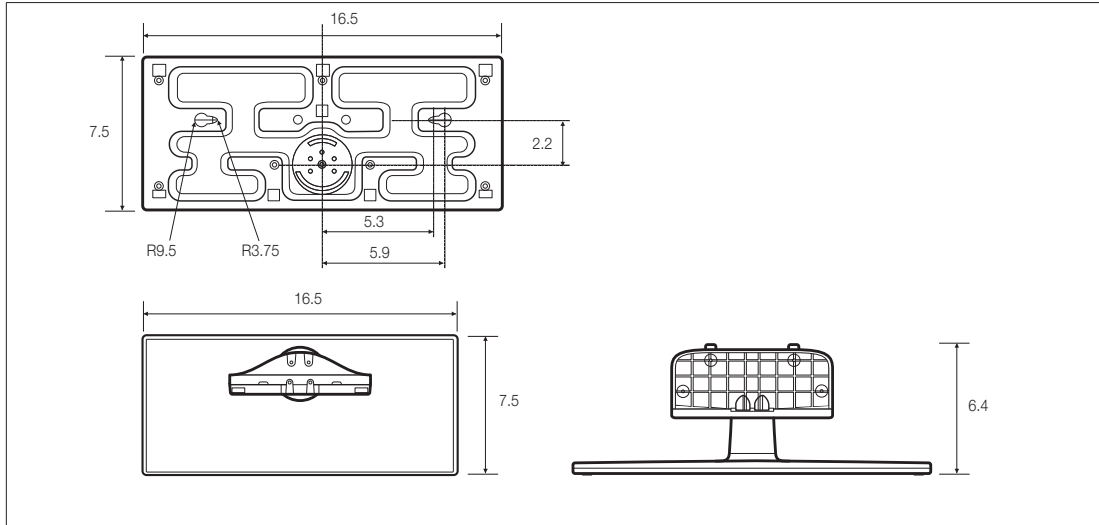

26" Class LED | HG26NA470PF
32" Class LED | HG32NA470PF
39" Class LED | HG39NA570CF
40" Class LED | HG40NA570PF
46" Class LED | HG46NA570LB

470 / 570 SERIES

DIMENSIONS - 32"

HG32NA470PF Base Stand detail

(Unit: inches)