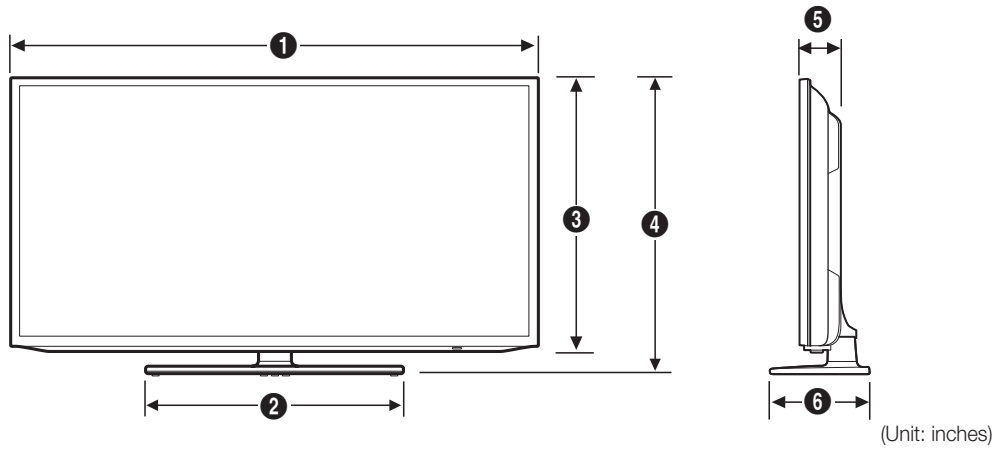

26" Class LED | HG26NA470PF
32" Class LED | HG32NA470PF
39" Class LED | HG39NA570CF
40" Class LED | HG40NA570PF
46" Class LED | HG46NA570LB

470 / 570 SERIES

DIMENSIONS - 39"

HG39NA570CF Front view / Side view