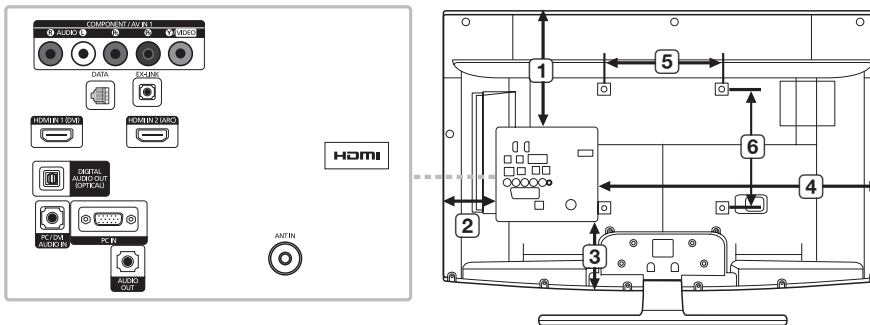

## DIMENSIONS - 32"

HG32NA470PF Front view / Side view

(Unit: inches)

1	2	3	4	5	6	7	8
29.3	27.5	15.5	16.5	18.3	20.6	3.7	7.5

HG32NA470PF Jack Panel detail / Rear view

(Unit: inches)

1	2	3	4	5	6
7.5	3.5	4.6	19.0	7.8	7.8