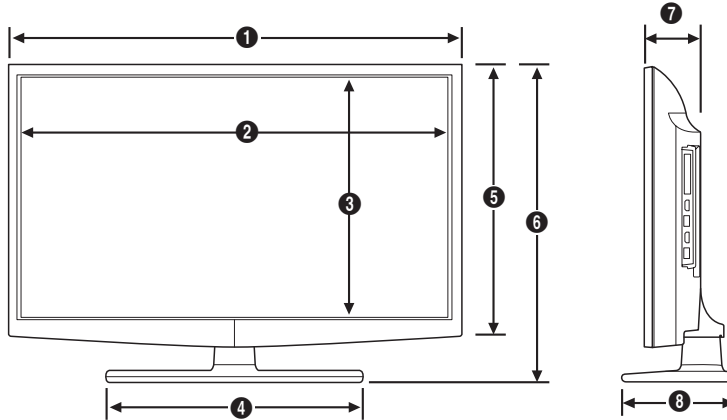

26" Class LED | HG26NA470PF
32" Class LED | HG32NA470PF
39" Class LED | HG39NA570CF
40" Class LED | HG40NA570PF
46" Class LED | HG46NA570LB

470 / 570 SERIES

DIMENSIONS - 32"

HG32NA470PF Front view / Side view

(Unit: inches)

1	2	3	4	5	6	7	8
29.3	27.5	15.5	16.5	18.3	20.6	3.7	7.5