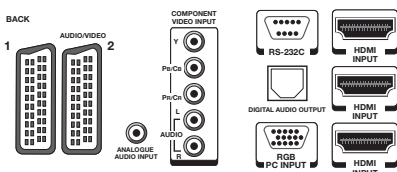

USB JPEG VIEWER

AUTOVIEW

EXACT SCAN MODE

The feature list is equally impressive thanks to our innovative Meta Brain technology; Dedicated Game Mode, 4x HDMI™ INSTAPORT™, USB JPEG viewer and integrated digital tuner to name a few.

TOSHIBA
Leading Innovation >>>

TOSHIBA REGZA RV SERIES SPECIFICATIONS

CONNECTIONS

These side mounted connections offer easy access when temporarily connecting your games console, digital camcorder, etc.

TOSHIBA
Leading Innovation >>>