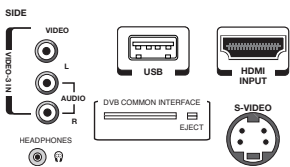

USB JPEG VIEWER

AUTOVIEW

EXACT SCAN MODE

The feature list is equally impressive thanks to our innovative Meta Brain technology; Dedicated Game Mode, 4x HDMI™ INSTAPORT™, USB JPEG viewer and integrated digital tuner to name a few.

TOSHIBA
Leading Innovation >>>

TOSHIBA REGZA RV SERIES SPECIFICATIONS

CONNECTIONS

These side mounted connections offer easy access when temporarily connecting your games console, digital camcorder, etc.

TOSHIBA
Leading Innovation >>>