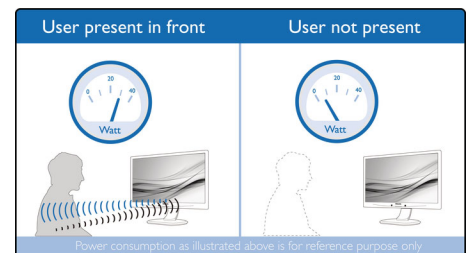

PowerSensor

PowerSensor is a built-in 'people sensor' that transmits and receives harmless infrared signals to determine if user is present and automatically reduces monitor brightness when user steps away from the desk, cutting energy costs by up to 80 percent and prolonging monitor life