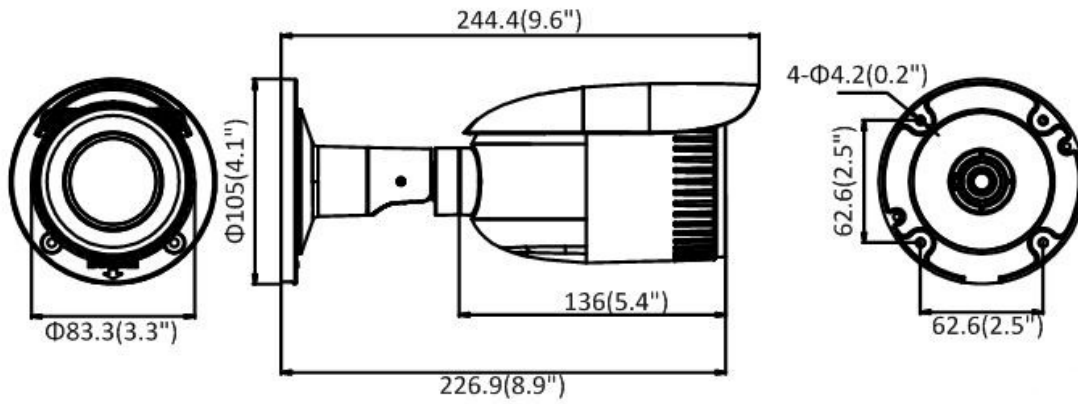

### General

Operating Conditions	-22° F to 140° F (-30° C to 60° C); humidity: 95% or less (non-condensing)
Power Supply	12 VDC ± 20%, 5.5 mm coaxial power plug; PoE (802.3af, class 3)
Power Consumption and Current	12 VDC, 0.9 A, maximum: 11 W; PoE: (802.3af, 36 V to 57 V), 0.4 A to 0.2 A, maximum: 12.9 W
Protection Level	IP67, TVS 2000V lightning protection, surge protection and voltage transient protection
Material	Metal
Dimensions	4.1" x 4.1" x 5.7" (105 mm x 105 mm x 145 mm)
Weight	Camera: 2.3 lbs (1.04 kg)

# Dimensions

Unit: mm (inch)