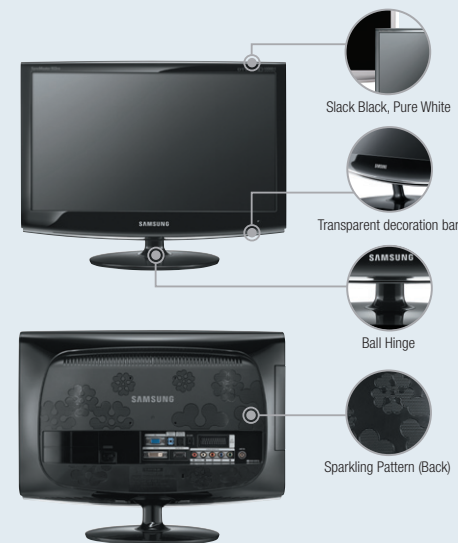

Designed to delight your senses

The sleek, chic contours of the Samsung 933HD/2333HD monitors create a sense of comfort and relaxation that removes all your tension. With their pristine white or pure black bodies and wide screens, they offer an expansive environment in which inspiration and creativity can grow.

The **crystal bar** curves gently, creating balance and inspiration. Its clean, clear quality is accentuated by the soft glow of the **moonlight power indicator** which soothes and smoothes your senses.

In a flat black world, the Samsung 933HD/2333HD monitors are a refreshing break from convention. Their **patterned back design** expresses an individuality that allows you to express your own.