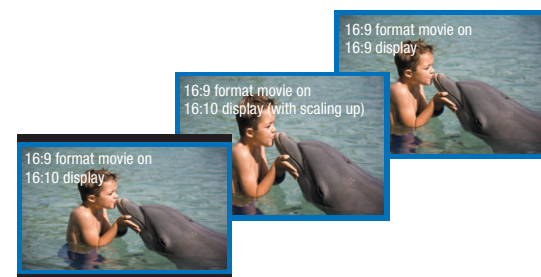

Made to measure entertainment

The **16:9 wide screen** format provides the ultimate environment for viewing TV, movies, and games. By matching the original entertainment source format, images presented in 16:9 fit the screen exquisitely, creating a more expansive image that draws you into the picture and immerses you in the experience.

Model		933HD	2333HD
Display	Screen size	18.5"W	23"W
	Brightness (Typical)	300 cd/m ²	300 cd/m ²
	Contrast Ratio (Typical)	DC 10,000:1(1000:1)(Typ.)	DC 10,000:1(1000:1)(Typ.)
	Resolution	1366 x 768	1920 x 1080
	Response Time (Typical)	5ms	5ms
	Viewing Angle(H/V)	170°/160°	160°/160° (CR/10)
	Color Supported	16.7 M	16.7 M
Signal Input	Video Signal	Analog RGB, DVI, HDMI, Component, TV(Digital TV/Analog TV)	Analog RGB, DVI, HDMI, Component, TV(Digital TV/Analog TV)
	Sync. Signal	Separate H/V, Composite	Separate H/V, Composite
	Connector	15pin D-SUB, 2HDMI, Component, DTV Tuner, Optical Out, Scart, CI Slot	15pin D-SUB, 2HDMI, Component, DTV Tuner, Optical Out, Scart, CI Slot
Power	Power Consumption (typ.)	48 Watts	48 Watts
	Stand by Power(DPMS)	<2 Watt	<2 Watt
	Type	Built-in	Built-in
Features	Plug & Play	DDC 2B	DDC 2B
	USB powered hub option	No	No
	Mac Compatibility	Yes	Yes
	Multimedia Speakers	3W x 2Ch	3W x 2Ch
	Wall-Mount	VESA 75mm	VESA 100mm
	Cabinet Color	High Glossy Black	High Glossy Black
	Optional Accessories	Remote Controller, D-Sub Cable, DVI-D Cable	Remote Controller, D-Sub Cable, DVI-D Cable
	Special Features	Built-in DTV(DVB) Tuner, Component, 2HDMI, CI Slot	Built-in DTV(DVB) Tuner, Component, 2HDMI, CI Slot
Dimension	Set(WxHxD)(mm) (with Stand)	454 x 353.5 x 177	557.8 x 415.3 x 218.8
	Set(WxHxD)(mm) (w/o Stand)	454 x 307 x 67.5	557.8 x 363.3 x 74
	Shipment(WxHxD)(mm)	527 x 487 x 135	631 x 434 x 141
Weight	Product Weight(kg)	4.1	
	Shipment Weight(kg)	5.3	
Stand	Type	Simple (Ball Hinge)	Simple (Ball Hinge)
	Function	Tilt	Tilt