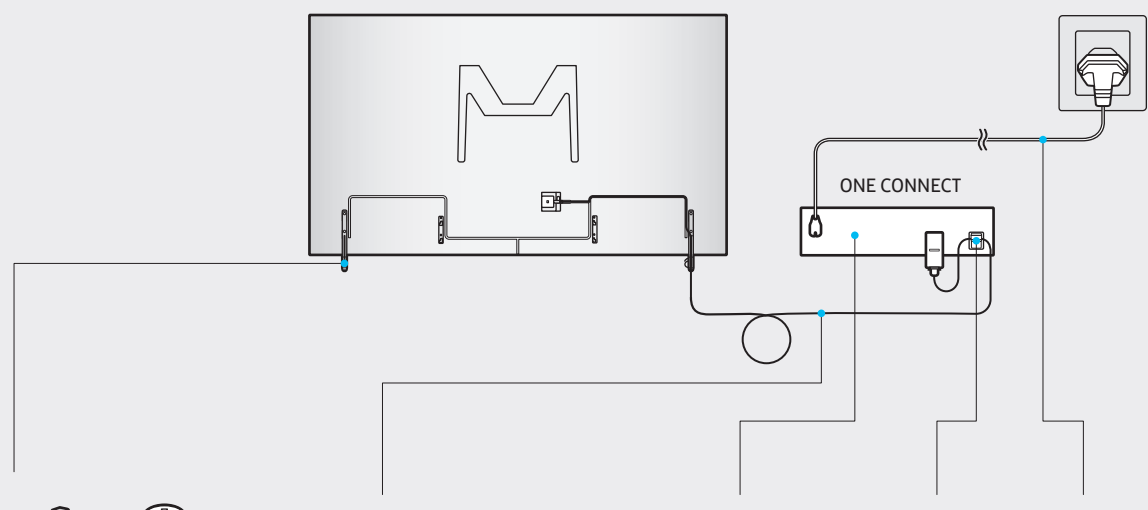

SAMSUNG

QUICK SETUP GUIDE

Scan this QR code with your smart phone to see helpful videos.

One Invisible Connection One Connect Holder-Cable Power Cable Samsung Smart Remote / Batteries (AA x2) User Manual / Regulatory Guide