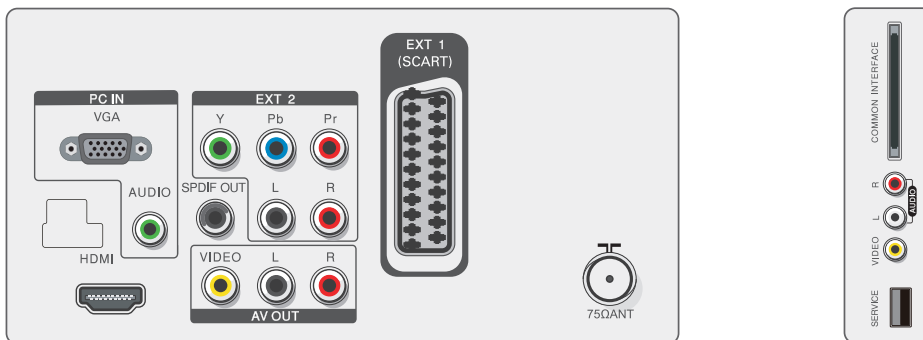

- Screen Format Adjustments: Widescreen, Normal, Zoom 1, Zoom 2, Auto Format, Subtitle Zoom, Super Zoom
- Smart mode: Movie, Personal, Vivid, Standard, Eco
- SmartSound: Music, Speech, Personal
- Teletext: 1000 page Smart Text

Tuner/Reception/Transmission

- Aerial Input: 75 ohm coaxial (IEC75)
- TV system: PAL I, PAL B/G, PAL D/K, SECAM B/G, SECAM D/K, SECAM L/L'
- Video Playback: NTSC, SECAM, PAL
- Tuner Display: PLL
- Digital TV: DVB Terrestrial *
- Tuner bands: Hyperband, S-Channel, UHF, VHF

Connectivity

- Signal Input: VGA (Analog), HDMI, PC Audio in
- Ext 1: SCART in
- Ext 2: YPbPr in, Audio L/R in
- Ext 3: CVBS out, Audio L/R out
- Other connections: Common Interface, CVBS in, Audio L/R in, USB Service port, S/PDIF out (coaxial)

Power

- On mode: 33.40 W (Typ.@monitor mode)
- Off mode: 0.18 W
- Ambient temperature: 0 °C to 40 °C
- Mains power: 100-240V, 50/60Hz

Dimensions

- Product with stand (mm): 399 x 560 x 176 mm
- Product without stand (mm): 364 x 560 x 65 mm
- Packaging in mm (WxHxD): 477 x 653 x 160 mm

Weight

- Product with stand (kg): 5.53 kg
- Product without stand (kg): 5.35 kg
- Product with packaging (kg): 7.59 kg

Accessories

- Included accessories: Table top stand, Power cord, Quick start guide, User Manual, Remote Control, Batteries for remote control

Issue date 2011-04-27

Version: 2.0.1

12 NC: 8670 000 74791
EAN: 87 12581 59593 7

© 2011 Koninklijke Philips Electronics N.V.
All Rights reserved.

Specifications are subject to change without notice.
Trademarks are the property of Koninklijke Philips
Electronics N.V. or their respective owners.

www.philips.com