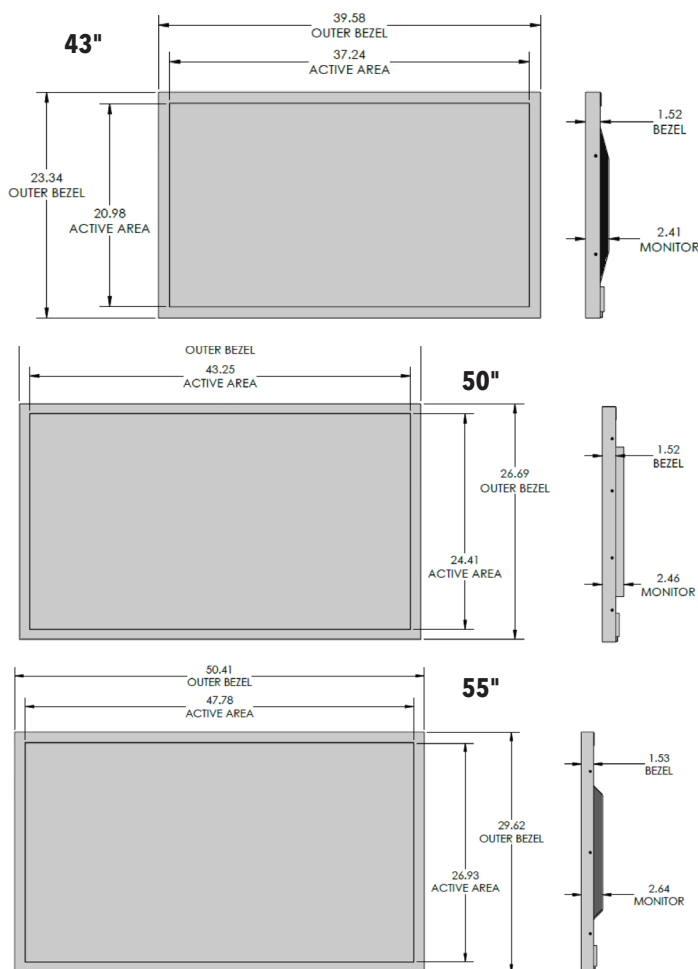

## Solution Sizes Available

Dimensions shown in mm  
Projected Capacitive Touch Screen Overlay Patent Pending