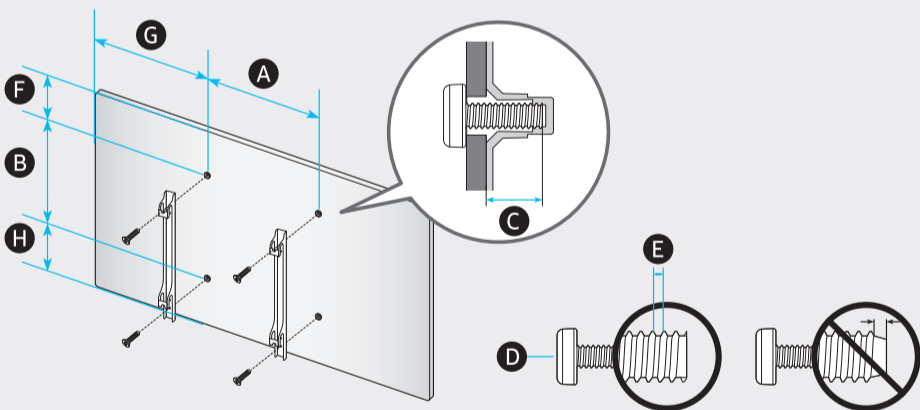

	A	B	C	D	E	F	G	H
QN49Q8*T	43.1 inches (1094.8 mm)	25.0 inches (634.4 mm)	2.2 inches (54.9 mm)	28.0 inches (711.4 mm)	9.4 inches (239.8 mm)	48.5 inches	28.9 lbs (13.1 kg)	38.6 lbs (17.5 kg)
QN50Q8*T	43.9 inches (1114.2 mm)	25.4 inches (644.6 mm)	2.2 inches (54.9 mm)	28.5 inches (723.0 mm)	9.4 inches (239.8 mm)	49.5 inches	30.2 lbs (13.7 kg)	39.9 lbs (18.1 kg)
QN55Q8*T	48.3 inches (1227.6 mm)	27.8 inches (706.7 mm)	2.1 inches (53.9 mm)	30.8 inches (783.4 mm)	10.1 inches (255.8 mm)	54.6 inches	39.5 lbs (17.9 kg)	46.3 lbs (21.0 kg)

*: 0~9, A~Z

	Inches	VESA A x B (mm)	C (mm)	D x 4	E (mm)	F (inches)	G (inches)	H (inches)
Q8*T	49	200 x 200	26-28	M8	1.25	5.4	17.5	11.4
	50					5.6	17.9	11.7
	55					8.1	20.2	11.5

*: 0~9, A~Z

SAMSUNG

QUICK SETUP GUIDE

X 4 (M4 x L14)

Power Cable

Samsung Smart Remote / Batteries (AA x 2)

User Manual / Regulatory Guide

49"
-
50"

55"