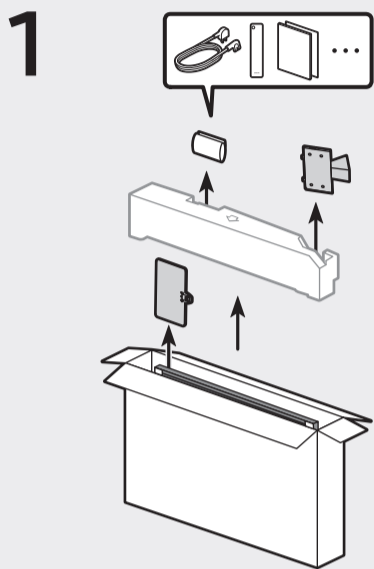

X 4 (M4 x L14)

Power Cable

Samsung Smart Remote / Batteries (AA x 2)

User Manual / Regulatory Guide

49"
-
50"

55"