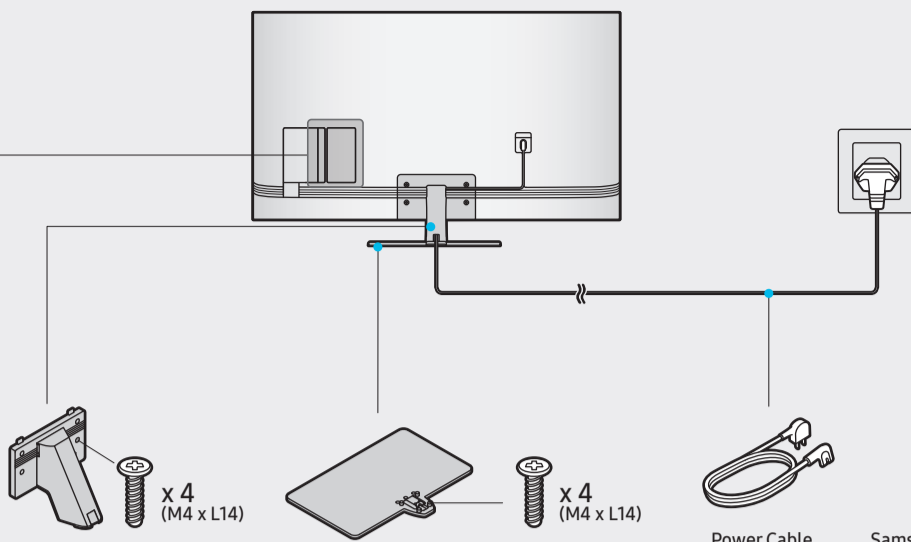

*: 0~9, A~Z

	Inches	VESA A x B (mm)	C (mm)	D x 4	E (mm)	F (inches)	G (inches)	H (inches)
Q8*T	49	200 x 200	26-28	M8	1.25	5.4	17.5	11.4
	50					5.6	17.9	11.7
	55					8.1	20.2	11.5

*: 0~9, A~Z

SAMSUNG

QUICK SETUP GUIDE

Scan this QR code with your smart phone to see helpful videos.

	OPTICAL		DIGITAL AUDIO OUT
	HDD (5V 1A) USB (5V 0.5A)		USB
	ANTENNA		ANTENNA
	LAN		LAN
	ARC		HDMI IN (eARC)
	HDMI IN		HDMI IN

X 4 (M4 x L14)

X 4 (M4 x L14)

Power Cable

Samsung Smart Remote / Batteries (AA x 2)

User Manual / Regulatory Guide

49"
-
50"

55"