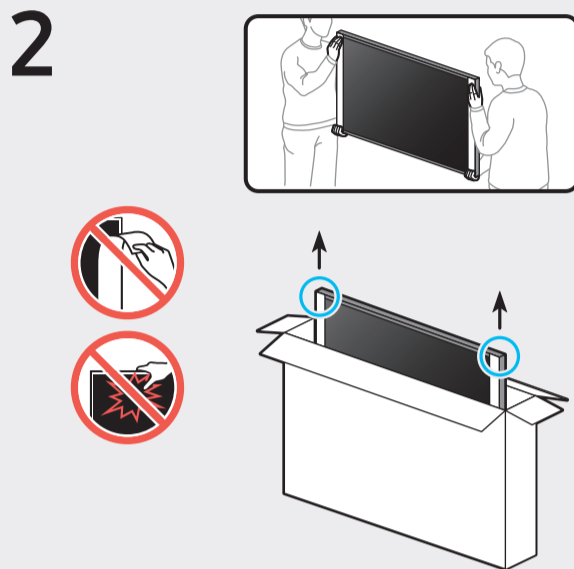

X 4 (M4 x L14)

Power Cable

Samsung Smart Remote / Batteries (AA x 2)

User Manual / Regulatory Guide

49"
-
50"

55"