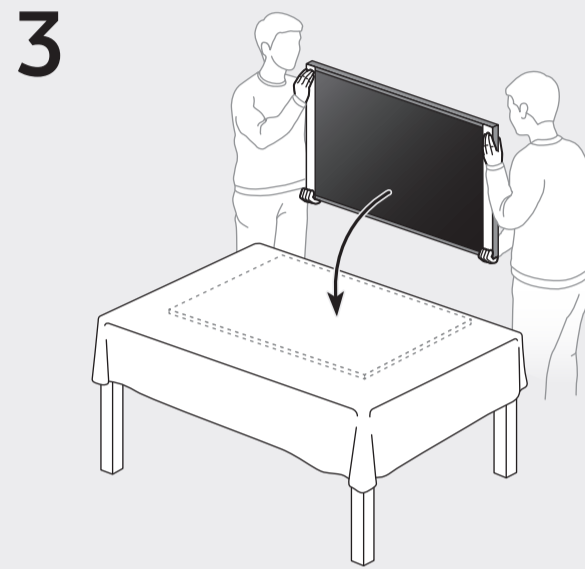

X 4 (M4 x L14)

Power Cable

Samsung Smart Remote / Batteries (AA x 2)

User Manual / Regulatory Guide

49"
-
50"

55"