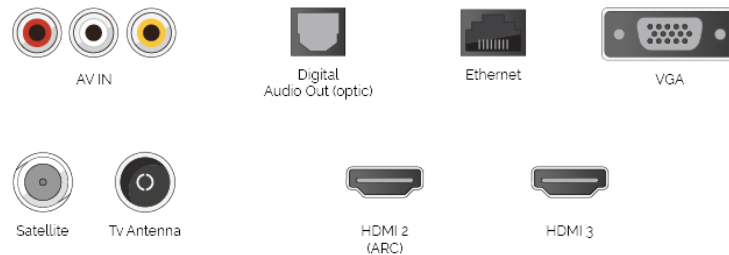

Discover the Netflix® button on your remote control to jump from one adventure to another.

SIDE

BACK

MAIN FEATURES

Smart TV	Yes
Processor Type	Quad Core
TV-DVD Combi	No
Total Picture Quality	900

VIDEO

HDR	Yes
Dolby Vision HDR	No
MEMC	No
UHD Upscaler	No
Picture Modes	Dynamic, Game, Sports, Cinema, Natural, User