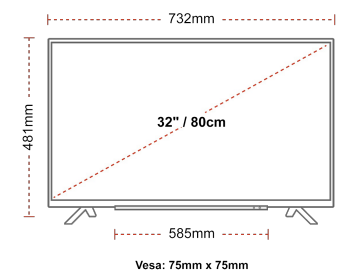

Google Play Store

Google Play is your entertainment unbound. It brings together all of the entertainment you love and helps you explore it in new ways, anytime, anywhere.

Full HD

Discover picture perfect on-screen imagery with a Toshiba Full HD TV. With a 1080p screen resolution, you can enjoy pinpoint sharp clarity as well as incredible image detail and vibrancy of colour.

Dolby Audio™

Experience the kind of audio that you would normally expect to hear in a movie theatre. Enjoy authentic-sounding dialogue and hear more of the on-screen action thanks to Dolby Audio™.

Netflix®

Discover the Netflix® button on your remote control to jump from one adventure to another.

SIDE

BACK