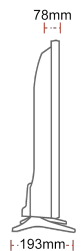

Google Play Store

Google Play is your entertainment unbound. It brings together all of the entertainment you love and helps you explore it in new ways, anytime, anywhere.

Full HD

Discover picture perfect on-screen imagery with a Toshiba Full HD TV. With a 1080p screen resolution, you can enjoy pinpoint sharp clarity as well as incredible image detail and vibrancy of colour.

Dolby Audio™

Experience the kind of audio that you would normally expect to hear in a movie theatre. Enjoy authentic-sounding dialogue and hear more of the on-screen action thanks to Dolby Audio™.

Netflix®

Discover the Netflix® button on your remote control to jump from one adventure to another.

SIDE

BACK