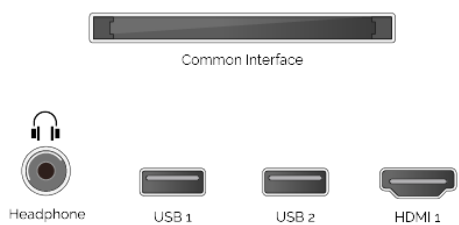

Discover the Netflix® button on your remote control to jump from one adventure to another.

SIDE

BACK

MAIN FEATURES

Smart TV	Yes
Processor Type	Quad Core
TV-DVD Combi	No
Total Picture Quality	900

VIDEO

HDR	Yes
Dolby Vision HDR	No
MEMC	No
UHD Upscaler	No
Picture Modes	Dynamic, Game, Sports, Cinema, Natural, User