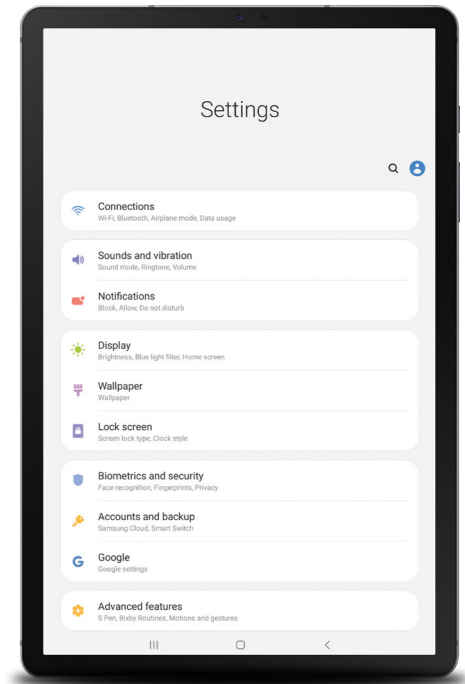

Set up your device

Remove SIM/microSD tray
Use the tool to open the SIM/microSD™ card tray.

Insert SIM/microSD card
Slide the SIM card and the optional microSD card (microSD card sold separately) into the tray with the gold contacts facing down.

Charge your device
Before turning on your device, charge it.

Activating your tablet
Activate your tablet to use the Internet on Verizon's 4G LTE network.
Turn on your tablet. Then follow the on-screen instructions in the Setup Wizard.

Subject to specific terms of use. For coverage details, visit verizonwireless.com/CoverageLocator.

Customize your device

Customize, connect or turn on options to personalize your device:

- Wallpaper** Change the look of the Home and Lock screens.
- Accounts and backup** Tap Users to add additional users for the device.
- Biometrics and security** Set biometric security options.
- Connections** Connect to Wi-Fi network, Bluetooth device and other connection options.
- Lock screen** Select a screen lock type and set security options.
- Display** Customize the Home screen and display brightness.
- Sounds and vibration** Set device volume and sounds.

Search

From the home screen swipe up, and search for anything on the device. For example enter an app or settings name.

Bixby

Set reminders, see upcoming appointments, photos, tomorrow's weather and more. From the home screen, swipe right to launch Bixby and follow the prompts to complete setup.