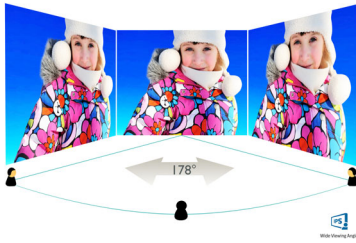

Philips
Full HD LCD monitor

V Line

24 (23.8" / 60.5 cm diag.)
Full HD (1920 x 1080)

243V7QJAB

Vivid, crisp images, from edge-to-edge

A perfect all around display with stunning images that stretch from edge-to edge, made easy on the eyes, in a compact slim design.

Perfectly designed for your space

- VESA mount allows for flexibility

PHILIPS

Full HD LCD monitor
V Line 24 (23.8" / 60.5 cm diag.), Full HD (1920 x 1080)

243V7QJAB/27

Highlights

IPS technology

IPS displays use an advanced technology which gives you extra wide viewing angles of 178/178 degree, making it possible to view the display from almost any angle. Unlike standard TN panels, IPS displays gives you remarkably crisp images with vivid colors, making it ideal not only for Photos, movies and web browsing, but also for professional applications which demand color accuracy and consistent brightness at all times.

16:9 Full HD display

Picture quality matters. Regular displays deliver quality, but you expect more. This display features enhanced Full HD 1920 x 1080 resolution. With Full HD for crisp detail paired with high brightness, incredible contrast and realistic colors expect a true to life picture.

Specifications

Picture/Display

- LCD panel type: IPS technology
- Backlight type: W-LED system
- Panel Size: 23.8 inch / 60.5 cm
- Effective viewing area: 527.04 (H) x 296.46 (V)
- Aspect ratio: 16:9
- Optimum resolution: 1920 x 1080 @ 60 Hz
- Pixel Density: 93 PPI
- Response time (typical): 5 ms (GtG)*
- Brightness: 250 cd/m²
- SmartContrast: 10,000,000:1
- Contrast ratio (typical): 1000:1
- Pixel pitch: 0.275 x 0.275 mm
- Viewing angle: 178° (H) / 178° (V), @ C/R > 10
- Flicker-free
- Display colors: 16.7 M
- Scanning Frequency: 30 -83 kHz (H) / 56 -76 Hz (V)
- LowBlue Mode
- sRGB