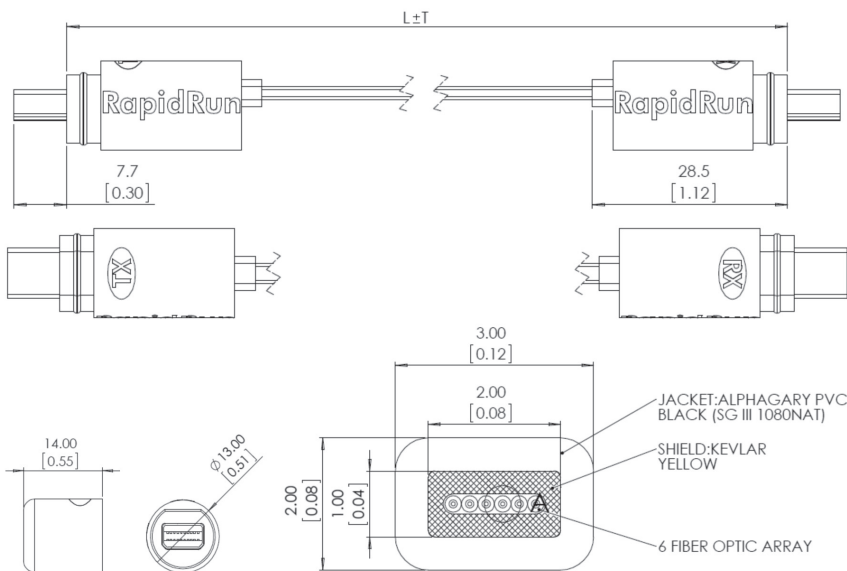

Please note: Each complete RapidRun Optical solution requires a break-away flying lead or wall plate to terminate each end of the runner cable. Each runner requires (2) break-away flying leads, (2) wall plates, OR (1) break-away flying lead and (1) wall plate.

Note:

- RapidRun Optical Runners are directional cables that require the TX to be installed at the source side and the RX to be installed at the display side.
- RapidRun Optical Fiber Pulling Eye sold separately. (60155)

### APPLICATIONS

- In-wall rated HDMI signal extension
- Long distance HDMI signal extension

**SPECIFICATIONS:**  
RapidRun Optical Runner Cables

**ELECTRICAL CHARACTERISTICS:**

Resolutions Supported:	4k x 2k 60Hz, 4k x 2k 30Hz, 1080p, 720p, 480p
HDMI Features Supported:	Ethernet Return Channel, HDMI High Speed, HDCP, EDID, CEC, Audio Return Channel
Data Rate Supported:	18Gbps

**PHYSICAL CHARACTERISTICS:**

Jacket Rating:	OFNP (Plenum)
Temperature Rating:	0°C ~ 70°C
Humidity:	0% ~ 90% RH
Cable Pull Strength:	30lbs
Bend Radius:	5mm
Compliance:	UL/CSA, OFNP, CE, FCC, RoHS2

ITEM	DESCRIPTION
60118	35ft RapidRun Optical Runner Cable – Plenum, OFNP-Rated
60119	50ft RapidRun Optical Runner Cable – Plenum, OFNP-Rated
60120	65ft RapidRun Optical Runner Cable – Plenum, OFNP-Rated
60121	80ft RapidRun Optical Runner Cable – Plenum, OFNP-Rated
60122	100ft RapidRun Optical Runner Cable – Plenum, OFNP-Rated
60123	125ft RapidRun Optical Runner Cable – Plenum, OFNP-Rated
60124	150ft RapidRun Optical Runner Cable – Plenum, OFNP-Rated
60125	175ft RapidRun Optical Runner Cable – Plenum, OFNP-Rated
60126	200ft RapidRun Optical Runner Cable – Plenum, OFNP-Rated
60127	500ft RapidRun Optical Runner Cable – Plenum, OFNP-Rated
60128	750ft RapidRun Optical Runner Cable – Plenum, OFNP-Rated
60129	1000ft RapidRun Optical Runner Cable – Plenum, OFNP-Rated