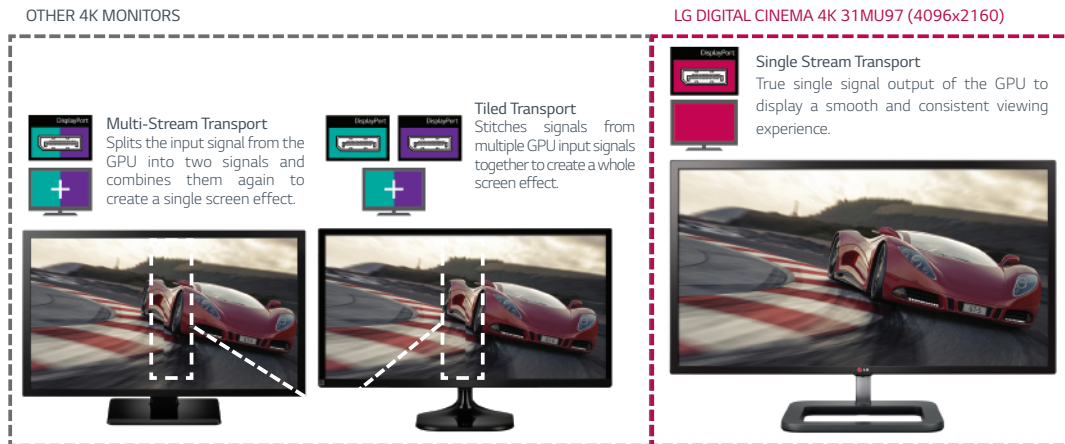

SINGLE STREAM TRANSPORT

- Supports SST (Single Stream Transport) technology that delivers Digital Cinema 4K resolution from a single source.

DCI-P3 DIGITAL CINEMA COLOR STANDARD

- DCI-P3 Digital Cinema Color Standard reproduces the full dynamic range of shadow, color, saturation and brightness of content accurately.

MAC Compatible

3-Year Limited Warranty Parts/Labor/Backlight

DIGITAL CINEMA 4K (4096x2160) RESOLUTION

The 31MU97 delivers 4K (4096x2160) resolution across a 31" display, providing crisp images with a significant amount of pixels on-screen. 4K (4096x2160) resolution displays over four times the resolution of standard 1920x1080 FHD, and over half a million more pixels than UHD resolution (3840x2160). The most intricate details are displayed perfectly for creative professionals.

SINGLE STREAM TRANSPORT

Supports SST (Single Stream Transport) technology that delivers Digital Cinema 4K resolution from a single source. A smooth viewing experience is achieved while previewing film content without any image sync issues or image tearing like that of other 4K monitors with limited MST (Multi-Stream Transport) or Tiled technology.