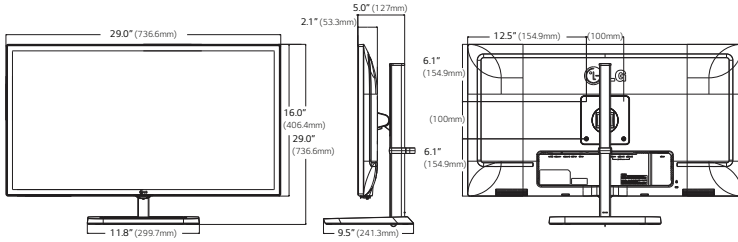

Digital Cinema 4K Monitor

For Creative Professionals

▶ **31MU97C-B**

31" class (31.0"/787.4mm diagonal)

▶ **31MU97Z-B**

31" class (31.0"/787.4mm diagonal)

Dimensions

Rear Jack Panel