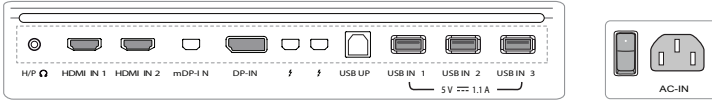

31MU97Z-B

PANEL	Model	31MU97C-B	31MU97Z-B
	Panel Size	31" class (31.0" diagonal)	
	Panel Type	IPS	
	Color Gamut (CIE1976)	Adobe RGB over 99.5% / DCI-P3 97%	
	Color Depth (Number of Colors)	10bit	
	Pixel Pitch (mm)	0.0567mm x 0.1701mm	
	Aspect Ratio	17:9	
	Native Resolution	4096 x 2160	
	Brightness	320 cd/m²	
	Contrast Ratio (Typ.)	1,000:1	
	Dynamic CR (DCR)	On/Off	
	Response Time	5ms (G to G)	
	Viewing Angle	178°/178°	
	Surface Treatment	Advanced Anti-Glare Treatment of the Front Polarizer	
SIGNAL (INPUT)	HDMI	Yes (x2, ver 1.4)	
	DisplayPort	Yes (x1, ver 1.2)	
	Mini DisplayPort	Yes (x1, ver 1.2)	
	Thunderbolt x 2	No	Yes
	USB	1 (3.0)	3 (3.0)
AUDIO (OUTPUT)	Headphone Out	Yes	
	SPEAKER	Type: Yes	
	Audio Output (Watt)	5W x 2	

SPECIAL FEATURES	Model	31MU97C-B	31MU97Z-B	
PC			Yes	
Video			Yes	
DDC/CI			Yes	
HDCP			Yes	
PBP			Yes	
Plug & Play			Yes	
Uniformity On/Off			Yes	
Dual Color Mode			Yes	
Picture Mode		Yes (Custom/sRGB/AdobeRGB/DCM Sim/DCI-P3 Sim/Reader/Calibration1/Calibration2)		
H/W Calibration			Yes	
Virtual Surround		Yes (MAXX Audio)		
Flicker Safe			Yes	
SUPER + Resolution			Yes	
SUPER Energy Saving			Yes	
Factory Calibration			Yes	
Others1		True color Pro (S/W)		
Others2		Screen Split with Font/Resolution Control (S/W)		
CABINET	Color	Black Spray		
	Stand Color	Titan Silver Spray		
	Monitor w/stand	29.0" x 19.0" x 9.5"		
	Monitor Weight	21.2 lbs		
	Monitor w/o stand	29.0" x 16.0" x 2.1"		
	Monitor Weight	17.0 lbs		
	Carton Dimensions	38.3" x 20.1" x 6.0"		
	Packed Weight	26.5 lbs		
	Base Detachable	Yes		
	Tilt (Angle)	-5°(front) ~15°(rear)		
	Height (mm)	140mm		
	Pivot	Yes		
	VESA™ Standard Mount Interface	100mm x 100mm		
	POWER	Power Type	Built-in Power	
Power Supply		100-240Vac, 50/60Hz		
Normal On (Typ.)		49W (without USB)		
Power Save/Sleep Mode (Max)		1.2W (USB3.0)		
DC Off (Max)		0.5		
FREQUENCY		HDMI (H-Frequency)	30 - 90kHz	
	HDMI (V-Frequency)	56 - 61Hz		
	DisplayPort (H-Frequency)	30 - 134kHz		
	DisplayPort (V-Frequency)	56 - 61Hz		
RESOLUTION	DisplayPort (PC)	4096 x 2160 @60		
	DisplayPort (HDMI)	4096 x 2160 @24		
STANDARD CERTIFICATIONS	Safety	UL (cUL)/CB/TCO 6.0/TUV/KC		
	EMC	FCC-B / CE		
	ENERGY STAR 6.0	Yes		
	RoHS, REACH	Yes		
	Windows	Yes (Windows 8)		
WARRANTY		3-Year Limited Warranty (Parts/Labor/Backlight)		
UPC		7 19192 19763 3	7 19192 19777 0	
ACCESSORIES	Power Cord	Yes		
	DisplayPort to Mini DisplayPort	Yes		
	HDMI	Yes		
	USB	Yes (3.0)		
	CD Manual	Yes (Manual, Driver)		
	S/W Install CD (PC OS)	Yes (Screen Split with Font/Resolution control, True Color Pro with DCI-P3/D/COM, MAC/Win)