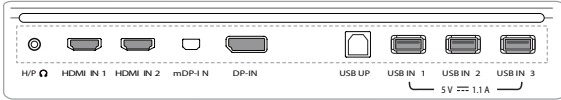

Digital Cinema 4K Monitor

For Creative Professionals

▶ **31MU97C-B**

31" class (31.0"/787.4mm diagonal)

▶ **31MU97Z-B**

31" class (31.0"/787.4mm diagonal)

Dimensions

Rear Jack Panel

31MU97C-B

31MU97Z-B

PANEL	Model	31MU97C-B	31MU97Z-B
	Panel Size	31" class (31.0" diagonal)	
	Panel Type	IPS	
	Color Gamut (CIE1976)	Adobe RGB over 99.5% / DCI-P3 97%	
	Color Depth (Number of Colors)	10bit	
	Pixel Pitch (mm)	0.0567mm x 0.1701mm	
	Aspect Ratio	17:9	
	Native Resolution	4096 x 2160	
	Brightness	320 cd/m²	
	Contrast Ratio (Typ.)	1,000:1	
	Dynamic CR (DCR)	On/Off	
	Response Time	5ms (G to G)	
	Viewing Angle	178°/178°	
	Surface Treatment	Advanced Anti-Glare Treatment of the Front Polarizer	
SIGNAL (INPUT)	HDMI	Yes (x2, ver 1.4)	
	DisplayPort	Yes (x1, ver 1.2)	
	Mini DisplayPort	Yes (x1, ver 1.2)	
	Thunderbolt x 2	No	Yes
	USB	1 (3.0)	3 (3.0)
AUDIO (OUTPUT)	Headphone Out	Yes	
	SPEAKER	Type: Yes	
	Audio Output (Watt)	5W x 2